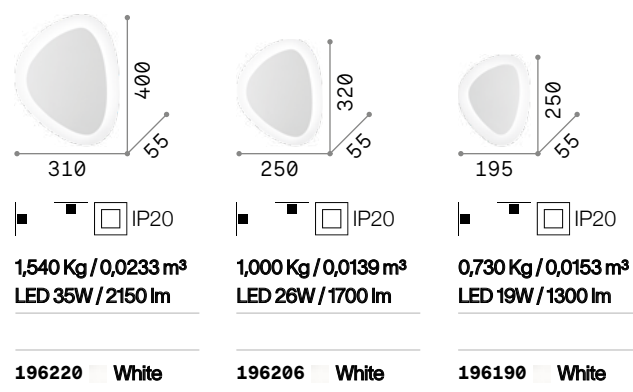

Gingle

Powder coated metal base and body. Integrated LED light source with mirrored light emission.

LED LED source 3000 K, 30.000 h life.

Geko

White enameled metal frame. Transparent silkscreened or white glass diffuser. Chrome metal central glass screw.