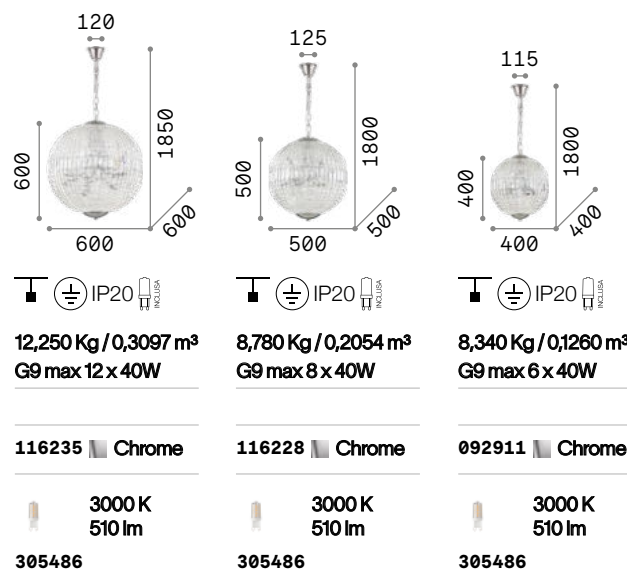

Luxor

Chrome metal frame. Diffuser made of cut crystal octagons and rectangular drops.

LED Bulbs LED G9 4W 3000 K included.
Cod. **209043**

Evasione

Cut crystal pendants. Steel cables adjustable in length with automatic device.

LED Bulbs LED G9 4W 3000 K included.
Cod. **209043**

Audi-77

Octagonal and round cut crystal pendants. Pendant lamps with wires adjustable in length with an automatic device.

LED Bulbs LED G9 4W 3000 K included.
Cod. **209043**