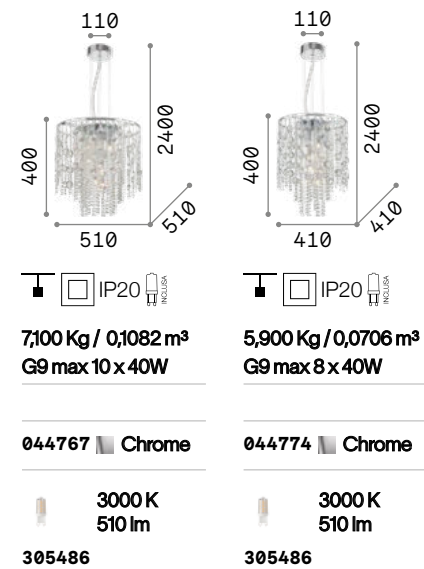

Luxor

Chrome metal frame. Diffuser made of cut crystal octagons and rectangular drops.

LED Bulbs LED G9 4W 3000 K included.
Cod. **209043**

Evasione

Cut crystal pendants. Steel cables adjustable in length with automatic device.

LED Bulbs LED G9 4W 3000 K included.
Cod. **209043**

Audi-77

Octagonal and round cut crystal pendants. Pendant lamps with wires adjustable in length with an automatic device.

LED Bulbs LED G9 4W 3000 K included.
Cod. **209043**