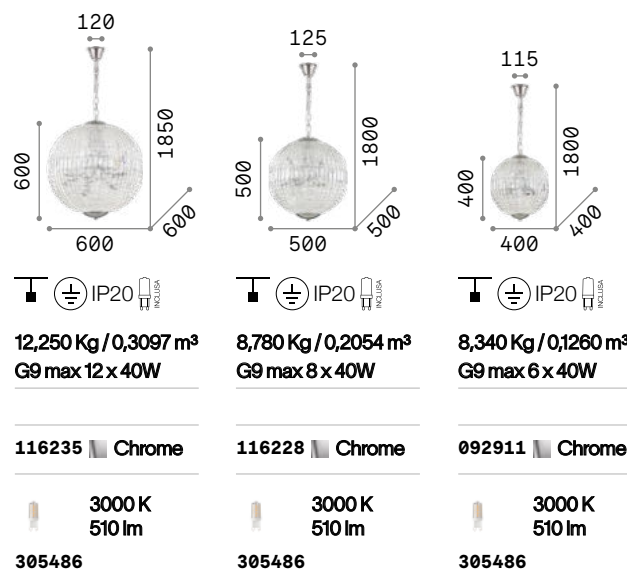

## Luxor

Chrome metal frame. Diffuser made of cut crystal octagons and rectangular drops.

**LED** Bulbs LED G9 4W 3000 K included.  
Cod. **209043**

## Evasione

Cut crystal pendants. Steel cables adjustable in length with automatic device.

**LED** Bulbs LED G9 4W 3000 K included.  
Cod. **209043**

## Audi-77

Octagonal and round cut crystal pendants. Pendant lamps with wires adjustable in length with an automatic device.

**LED** Bulbs LED G9 4W 3000 K included.  
Cod. **209043**