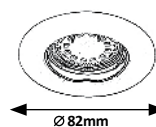

LITE

I046

I047

I048

I163

I046

LED / 3W (240lm, 3000K) incl.
GU10 / 1x max. 50W
IP44/IP40 • white

68mm • 65mm

5 998250 310466

I047

LED / 3W (240lm, 3000K) incl.
GU10 / 1x max. 50W
IP44/IP40 • chrome

68mm • 65mm

5 998250 310473

I048

LED / 3W (240lm, 3000K) incl.
GU10 / 1x max. 50W
IP44/IP40 • bronze

68mm • 65mm