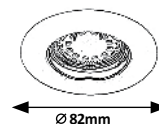

LITE

I046

I047

I048

I163

I046

LED / 3W (240lm, 3000K) incl.
GU10 / 1x max. 50W
IP44/IP40 • white

68mm • 65mm

5 998250 310466

I047

LED / 3W (240lm, 3000K) incl.
GU10 / 1x max. 50W
IP44/IP40 • chrome

68mm • 65mm

5 998250 310473

I048

LED / 3W (240lm, 3000K) incl.
GU10 / 1x max. 50W
IP44/IP40 • bronze

68mm • 65mm