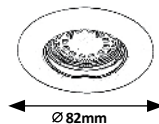

LITE

I046

I047

I048

I163

I046

LED / 3W (240lm, 3000K) incl.
GU10 / 1x max. 50W
IP44/IP40 • white

68mm • 65mm

5 998250 310466

I047

LED / 3W (240lm, 3000K) incl.
GU10 / 1x max. 50W
IP44/IP40 • chrome

68mm • 65mm

5 998250 310473

I048

LED / 3W (240lm, 3000K) incl.
GU10 / 1x max. 50W
IP44/IP40 • bronze

68mm • 65mm