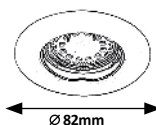

LITE

I046

I047

I048

I163

I046

LED / 3W (240lm, 3000K) incl.
GU10 / 1x max. 50W
IP44/IP40 • white

68mm • 65mm

5 998250 310466

I047

LED / 3W (240lm, 3000K) incl.
GU10 / 1x max. 50W
IP44/IP40 • chrome

68mm • 65mm

5 998250 310473

I048

LED / 3W (240lm, 3000K) incl.
GU10 / 1x max. 50W
IP44/IP40 • bronze

68mm • 65mm