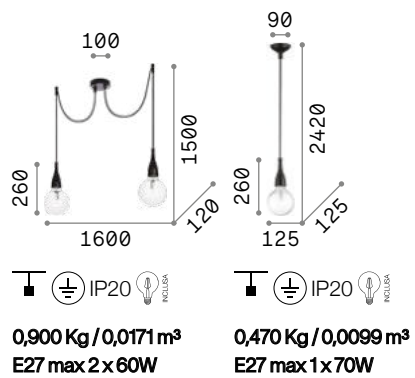

Minimal

Metal frame with colored varnish finish. Power cable with fabric coating. SP1 version supplied with two-meters long cable.

LED Bulbs LED E27 8W Globo D125 trasparente 3000 K included. Cod. **101347**

IP20 **0,900 Kg / 0,0171 m³**
E27 max 2 x 60W

IP20 **0,470 Kg / 0,0099 m³**
E27 max 1 x 70W

112718 White
112671 Black

009360 White
009407 Black

3000 K
1020 lm
101347

3000 K
1020 lm
101347

Mr Jack

Metal frame and spherical diffuser with white, chrome or black finish. Electrical cable covered with fabric.

LED Bulbs LED GU10 7W 3000 K included. Cod. **123943**

IP20 **0,890 Kg / 0,0090 m³**
GU10 max 1 x 28W

IP20 **0,520 Kg / 0,0040 m³**
GU10 max 1 x 28W

231273 White
116464 Chrome
231297 Black

231228 White
116457 Chrome
231259 Black