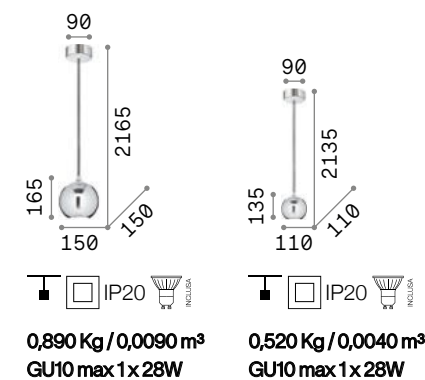

Minimal

Metal frame with colored varnish finish. Power cable with fabric coating. SP1 version supplied with two-meters long cable.

LED Bulbs LED E27 8W Globo D125 trasparente 3000 K included. Cod. **101347**

IP20 **0,900 Kg / 0,0171 m³**
E27 max 2 x 60W

IP20 **0,470 Kg / 0,0099 m³**
E27 max 1 x 70W

112718 White
112671 Black

009360 White
009407 Black

3000 K
1020 lm
101347

3000 K
1020 lm
101347

Mr Jack

Metal frame and spherical diffuser with white, chrome or black finish. Electrical cable covered with fabric.

LED Bulbs LED GU10 7W 3000 K included. Cod. **123943**

IP20 **0,890 Kg / 0,0090 m³**
GU10 max 1 x 28W

IP20 **0,520 Kg / 0,0040 m³**
GU10 max 1 x 28W

231273 White
116464 Chrome
231297 Black

231228 White
116457 Chrome
231259 Black