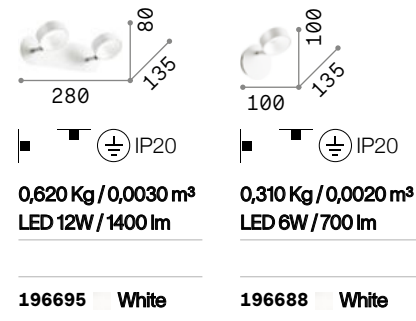

Oby

Matt white varnished metal frame with chromed junctions. Adjustable body with white plastic diffuser.

LED LED source 3000 K, 20.000 h life.

P. 325

Alfa

Metal structure with antique brass, satin white or satin nickel finish. Reflecting body is adjustable by rotation of the stem and inclination of the turning point.

LED Bulbs LED GU10 7W 3000 K included.
Cod. 123943

P. 330

Barber

Total metal base, junction and bulb socket cover. Adjustable body. Available version antique brass.

LED Bulbs LED GU10 7W 3000 K included.
Cod. 123943

Slem

Metal structure with white, chrome or satin nickel. Adjustable body: rotational and axially movable stem valve.

LED Bulbs LLED GU10 7W 3000 K included.
Cod. 123943

P. 330