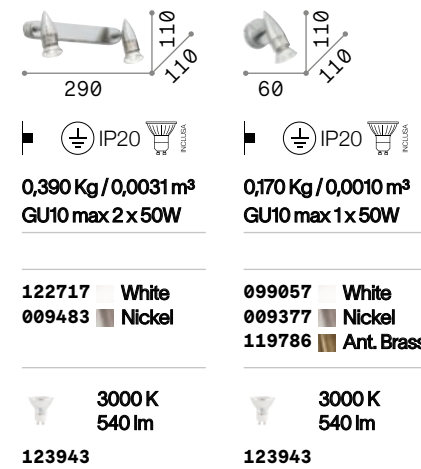

Oby

Matt white varnished metal frame with chromed junctions. Adjustable body with white plastic diffuser.

LED LED source 3000 K, 20.000 h life.

P. 325

Alfa

Metal structure with antique brass, satin white or satin nickel finish. Reflecting body is adjustable by rotation of the stem and inclination of the turning point.

LED Bulbs LED GU10 7W 3000 K included.
Cod. 123943

P. 330

Barber

Total metal base, junction and bulb socket cover. Adjustable body. Available version antique brass.

LED Bulbs LED GU10 7W 3000 K included.
Cod. 123943

Slem

Metal structure with white, chrome or satin nickel. Adjustable body: rotational and axially movable stem valve.

LED Bulbs LLED GU10 7W 3000 K included.
Cod. 123943

P. 330