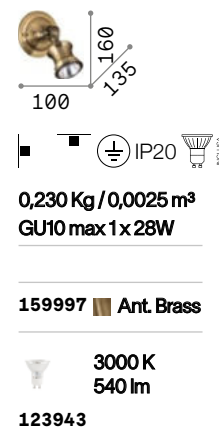

Oby

Matt white varnished metal frame with chromed junctions. Adjustable body with white plastic diffuser.

LED LED source 3000 K, 20.000 h life.

P. 325

Alfa

Metal structure with antique brass, satin white or satin nickel finish. Reflecting body is adjustable by rotation of the stem and inclination of the turning point.

LED Bulbs LED GU10 7W 3000 K included.
Cod. 123943

P. 330

Barber

Total metal base, junction and bulb socket cover. Adjustable body. Available version antique brass.

LED Bulbs LED GU10 7W 3000 K included.
Cod. 123943

Slem

Metal structure with white, chrome or satin nickel. Adjustable body: rotational and axially movable stem valve.

LED Bulbs LLED GU10 7W 3000 K included.
Cod. 123943

P. 330