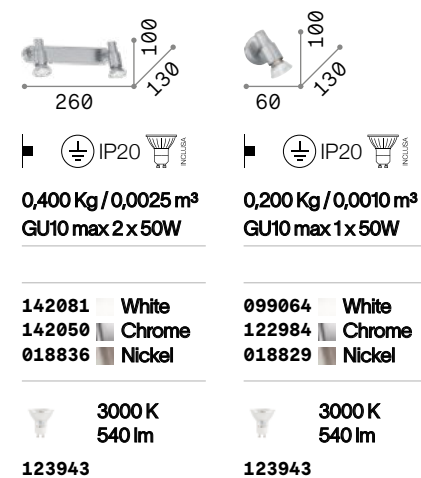

Oby

Matt white varnished metal frame with chromed junctions. Adjustable body with white plastic diffuser.

LED LED source 3000 K, 20.000 h life.

P. 325

Alfa

Metal structure with antique brass, satin white or satin nickel finish. Reflecting body is adjustable by rotation of the stem and inclination of the turning point.

LED Bulbs LED GU10 7W 3000 K included.
Cod. 123943

P. 330

Barber

Total metal base, junction and bulb socket cover. Adjustable body. Available version antique brass.

LED Bulbs LED GU10 7W 3000 K included.
Cod. 123943

Slem

Metal structure with white, chrome or satin nickel. Adjustable body: rotational and axially movable stem valve.

LED Bulbs LLED GU10 7W 3000 K included.
Cod. 123943

P. 330