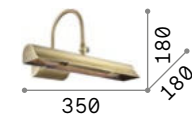

Bow

Metal frame available with antique brass, chrome or satin brass finish. Reclining LED diffuser. Switch button on the base.

LED LED source 3000 K, 20.000 h life.

ON OFF Lamp with integrated switch.

Retrò

Totally metal base, arm and diffuser with brass finish. Adjustable diffuser.

IP20
0,790 Kg / 0,0152 m³
E14 max 2 x 28W

144917 Ant. Brass

3000 K
470 lm
101224

Mirror-10

Metal frame with antique brass, chrome or satin nickel finish. Adjustable diffuser.