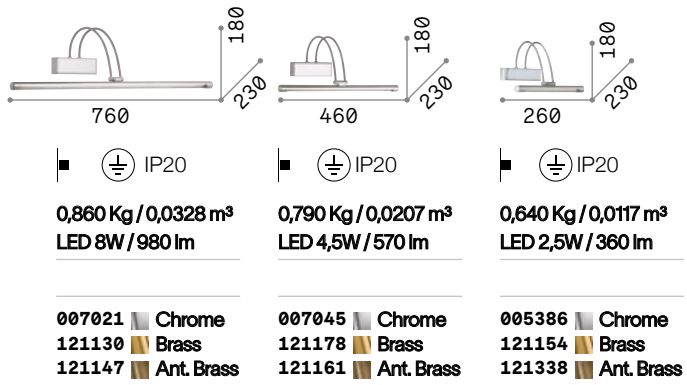

Bow

Metal frame available with antique brass, chrome or satin brass finish. Reclining LED diffuser. Switch button on the base.

LED LED source 3000 K, 20.000 h life.

ON OFF Lamp with integrated switch.

Retrò

Totally metal base, arm and diffuser with brass finish. Adjustable diffuser.

IP20
0,790 Kg / 0,0152 m³
E14 max 2 x 28W

144917 Ant. Brass

3000 K
470 lm
101224

Mirror-10

Metal frame with antique brass, chrome or satin nickel finish. Adjustable diffuser.

LED Bulbs LED G9 4W 3000 K included. Cod. 209043

IP20
1,090 Kg / 0,0181 m³
G9 max 4 x 40W

017303 Chrome
017297 Nickel
017310 Ant. Brass

3000 K
510 lm
305486

Mirror-20

Metal frame with antique brass, chrome or brass finish. Freely adjustable diffuser.