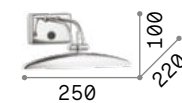

Mirror-20

Metal frame with antique brass, chrome or brass finish. Freely adjustable diffuser.

LED Bulbs LED G9 4W 3000 K included. Cod. 209043

IP20
0,550 Kg / 0,0077 m³
G9 max 2 x 40W

017334 Chrome
031507 Brass
017327 Ant. Brass

3000 K
510 lm
305486