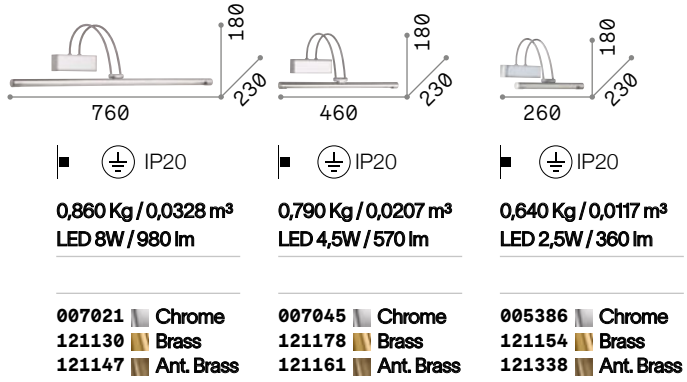

Bow

Metal frame available with antique brass, chrome or satin brass finish. Reclining LED diffuser. Switch button on the base.

LED LED source 3000 K, 20.000 h life.

ON OFF Lamp with integrated switch.

Retrò

Totally metal base, arm and diffuser with brass finish. Adjustable diffuser.

IP20
0,790 Kg / 0,0152 m³
E14 max 2 x 28W

144917 Ant. Brass

3000 K
470 lm
101224

Mirror-10

Metal frame with antique brass, chrome or satin nickel finish. Adjustable diffuser.

LED Bulbs LED G9 4W 3000 K included. Cod. 209043

IP20
1,090 Kg / 0,0181 m³
G9 max 4 x 40W

017303 Chrome
017297 Nickel
017310 Ant. Brass

3000 K
510 lm
305486

Mirror-20

Metal frame with antique brass, chrome or brass finish. Freely adjustable diffuser.