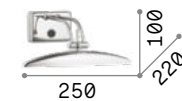

Mirror-20

Metal frame with antique brass, chrome or brass finish. Freely adjustable diffuser.

LED Bulbs LED G9 4W 3000 K included. Cod. 209043

IP20
0,550 Kg / 0,0077 m³
G9 max 2 x 40W

017334 Chrome
031507 Brass
017327 Ant. Brass

3000 K
510 lm
305486