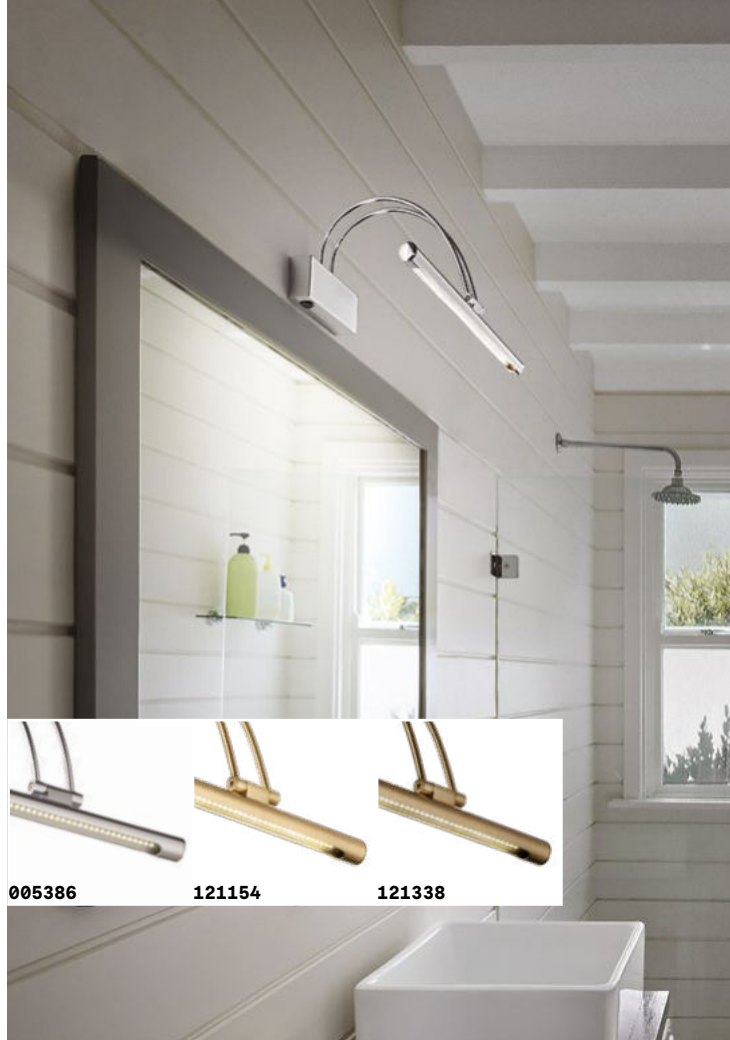

Bow

Metal frame available with antique brass, chrome or satin brass finish. Reclining LED diffuser. Switch button on the base.

LED LED source 3000 K, 20.000 h life.

ON OFF Lamp with integrated switch.

Retrò

Totally metal base, arm and diffuser with brass finish. Adjustable diffuser.

IP20
0,790 Kg / 0,0152 m³
E14 max 2 x 28W

144917 Ant. Brass

3000 K
470 lm
101224

Mirror-10

Metal frame with antique brass, chrome or satin nickel finish. Adjustable diffuser.