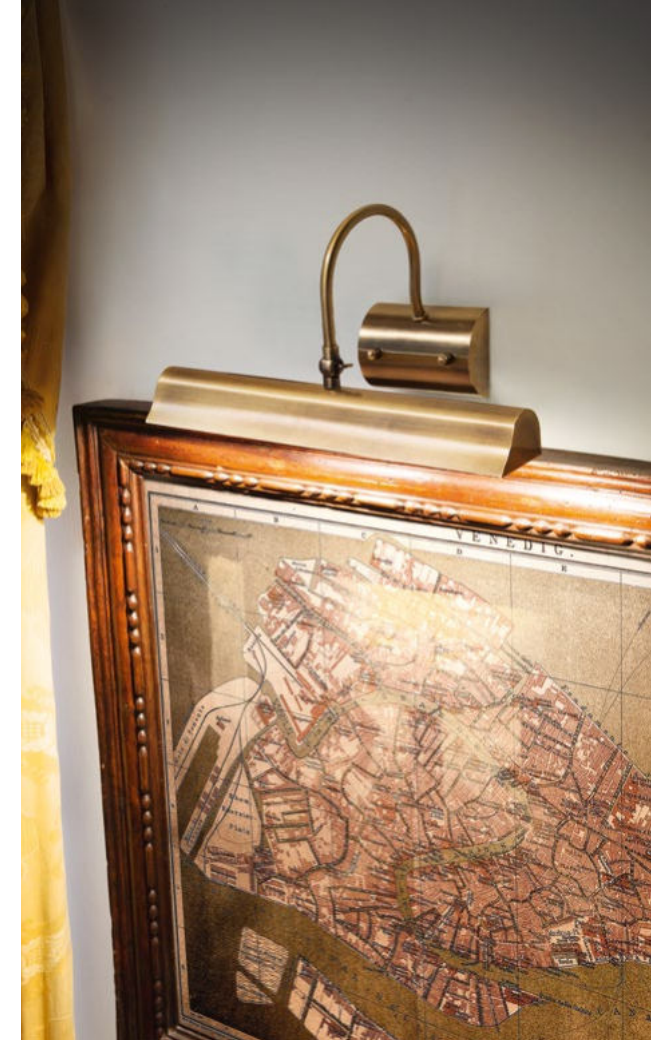

Bow

Metal frame available with antique brass, chrome or satin brass finish. Reclining LED diffuser. Switch button on the base.

LED LED source 3000 K, 20.000 h life.

ON OFF Lamp with integrated switch.

Retrò

Totally metal base, arm and diffuser with brass finish. Adjustable diffuser.

IP20
0,790 Kg / 0,0152 m³
E14 max 2 x 28W

144917 Ant. Brass

3000 K
470 lm
101224

Mirror-10

Metal frame with antique brass, chrome or satin nickel finish. Adjustable diffuser.

LED Bulbs LED G9 4W 3000 K included. Cod. 209043

IP20
1,090 Kg / 0,0181 m³
G9 max 4 x 40W

017303 Chrome
017297 Nickel
017310 Ant. Brass

3000 K
510 lm
305486

Mirror-20

Metal frame with antique brass, chrome or brass finish. Freely adjustable diffuser.