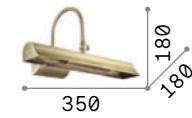

Bow

Metal frame available with antique brass, chrome or satin brass finish. Reclining LED diffuser. Switch button on the base.

LED LED source 3000 K, 20.000 h life.

ON OFF Lamp with integrated switch.

Retrò

Totally metal base, arm and diffuser with brass finish. Adjustable diffuser.

IP20
0,790 Kg / 0,0152 m³
E14 max 2 x 28W

144917 Ant. Brass

3000 K
470 lm
101224

Mirror-10

Metal frame with antique brass, chrome or satin nickel finish. Adjustable diffuser.