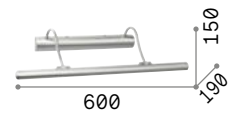

Bow

Metal frame available with antique brass, chrome or satin brass finish. Reclining LED diffuser. Switch button on the base.

LED LED source 3000 K, 20.000 h life.

ON OFF Lamp with integrated switch.

Retrò

Totally metal base, arm and diffuser with brass finish. Adjustable diffuser.

IP20
0,790 Kg / 0,0152 m³
E14 max 2 x 28W

144917 Ant. Brass

3000 K
470 lm
101224

Mirror-10

Metal frame with antique brass, chrome or satin nickel finish. Adjustable diffuser.

LED Bulbs LED G9 4W 3000 K included. Cod. 209043

IP20
1,090 Kg / 0,0181 m³
G9 max 4 x 40W

017303 Chrome
017297 Nickel
017310 Ant. Brass

3000 K
510 lm
305486

Mirror-20

Metal frame with antique brass, chrome or brass finish. Freely adjustable diffuser.