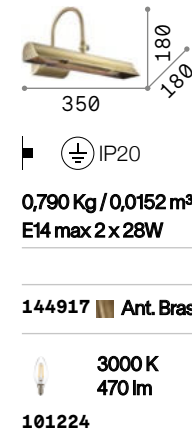

Retrò

Totally metal base, arm and diffuser with brass finish. Adjustable diffuser.