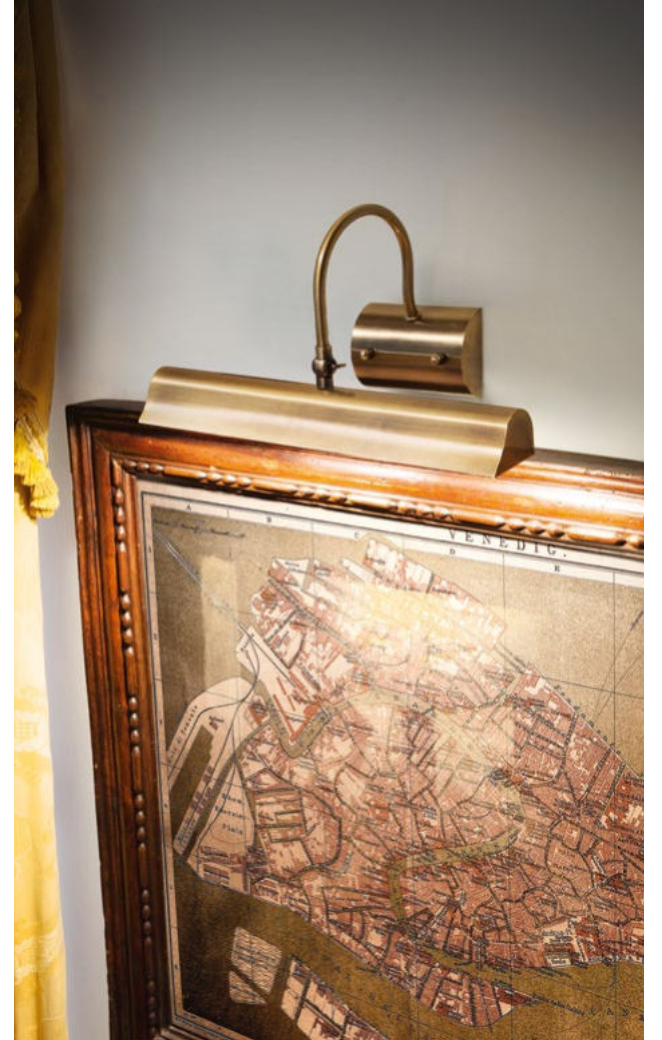

# Bow

Metal frame available with antique brass, chrome or satin brass finish. Reclining LED diffuser. Switch button on the base.

**LED** LED source 3000 K, 20.000 h life.

**ON OFF** Lamp with integrated switch.

# Mirror-10

Metal frame with antique brass, chrome or satin nickel finish. Adjustable diffuser.

**LED** Bulbs LED G9 4W 3000 K included. Cod. 209043

# Retrò

Totally metal base, arm and diffuser with brass finish. Adjustable diffuser.

# Mirror-20

Metal frame with antique brass, chrome or brass finish. Freely adjustable diffuser.

**LED** Bulbs LED G9 4W 3000 K included. Cod. 209043