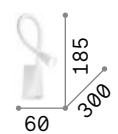

## Goose

Cast aluminum body and diffuser with colored matt powder coating. Flexible arm covered with silicone rubber.

**LED** LED source 3000 K, 30.000 h life.

**ON OFF** Lamp with integrated switch.

IP20

0,430 Kg / 0,0040 m<sup>3</sup>  
LED 3W / 200 lm

142708 ■ White  
142692 ■ Black