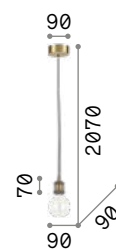

# Frida

Metal ceiling cup and bulb socket cover with plated or matt varnish finish. Power cable coated with black fabric.

IP20

0,320 Kg / 0,0015 m<sup>3</sup>  
E27 max 1x60W

139432 Chrome  
139425 Black  
122106 Copper  
122083 Ant. Brass

# Doc

Metal ceiling cup and bulb socket cover with various finishes. Power cable coated with black fabric. Switcher integrated to the bulb socket.

Lamp with integrated switch.

IP20

0,220 Kg / 0,0015 m<sup>3</sup>  
E27 max 1x60W