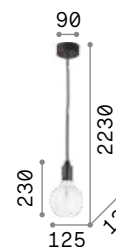

# Frida

Metal ceiling cup and bulb socket cover with plated or matt varnish finish. Power cable coated with black fabric.

IP20

0,320 Kg / 0,0015 m<sup>3</sup>  
E27 max 1x60W

139432 Chrome  
139425 Black  
122106 Copper  
122083 Ant. Brass

# Doc

Metal ceiling cup and bulb socket cover with various finishes. Power cable coated with black fabric. Switcher integrated to the bulb socket.

Lamp with integrated switch.

IP20

0,220 Kg / 0,0015 m<sup>3</sup>  
E27 max 1x60W

# Edison

Metal ceiling cup and bulb holder with matt white or black varnish finish. Electrical cable coated with fabric.

Bulbs LED E27 8W Globo D125  
trasparente 3000 K included.  
Cod. 101347

P. 428

IP20

0,320 Kg / 0,0098 m<sup>3</sup>  
E27 max 1x60W

113302 White  
113319 Black

3000 K  
1020 lm

101347