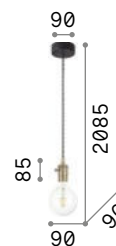

# Frida

Metal ceiling cup and bulb socket cover with plated or matt varnish finish. Power cable coated with black fabric.

IP20

0,320 Kg / 0,0015 m<sup>3</sup>  
E27 max 1x60W

139432 Chrome  
139425 Black  
122106 Copper  
122083 Ant. Brass

2200 K  
500 lm

151717

P. 431

139432 139425 122106 122083

# Doc

Metal ceiling cup and bulb socket cover with various finishes. Power cable coated with black fabric. Switcher integrated to the bulb socket.

Lamp with integrated switch.

IP20

0,220 Kg / 0,0015 m<sup>3</sup>  
E27 max 1x60W