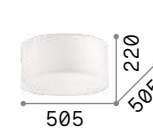

## Wheel

Enamelled metal base and structure. Fireproof PVC foil shade, coated with fabric.

IP20

3,890 Kg / 0,1270 m<sup>3</sup>  
E27 max 5 x 60W

036021 White

3000 K  
900 lm

123899

IP20

2,280 Kg / 0,0758 m<sup>3</sup>  
E27 max 3 x 60W

036014 White

3000 K  
900 lm

123899

P. 194

## Woody

Chrome metal frame. PVC or fabric shade closed at the bottom with acid-etched glass.

IP20

6,000 Kg / 0,1352 m<sup>3</sup>  
E27 max 5 x 60W

122205 White  
122212 Black  
090863 Wood

3000 K  
900 lm