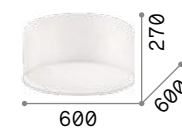

## Wheel

Enamelled metal base and structure. Fireproof PVC foil shade, coated with fabric.

IP20

3,890 Kg / 0,1270 m<sup>3</sup>  
E27 max 5 x 60W

036021 White

3000 K  
900 lm

123899

IP20

2,280 Kg / 0,0758 m<sup>3</sup>  
E27 max 3 x 60W

036014 White

3000 K  
900 lm

123899

P. 194

## Woody

Chrome metal frame. PVC or fabric shade closed at the bottom with acid-etched glass.

IP20

6,000 Kg / 0,1352 m<sup>3</sup>  
E27 max 5 x 60W

122205 White  
122212 Black  
090863 Wood

3000 K  
900 lm