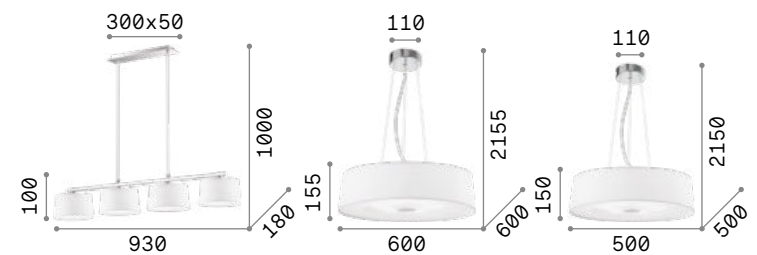

Woody

Chrome metal frame. PVC or fabric shade closed at the bottom with acid-etched glass. Pendant lamps provided with steel cables adjustable in length.

IP20 6,150 Kg / 0,1352 m³ E27 max 5 x 60W	IP20 4,000 Kg / 0,0832 m³ E27 max 4 x 60W
---	---

103242 White 105628 Black 087719 Wood	122236 White 122243 Black 087702 Wood
3000 K 900 lm 123899	3000 K 900 lm 123899

Wheel

Enameled metal circular frame. PVC foil shade, covered with fabric. Steel cables adjustable in length with automatic devices.

IP20 2,810 Kg / 0,1412 m³ E27 max 5 x 60W	IP20 2,020 Kg / 0,0614 m³ E27 max 3 x 60W
---	---

009698 White 3000 K 900 lm 123899	009681 White 3000 K 900 lm 123899
--	--

Hilton

Chrome metal frame. PVC foil shade covered with fabric. Transparent, sandblasted bottom glass diffuser. Pendant lamps provided with cables adjustable in length.

LED Bulbs LED G9 4W
 3000 K included in **075495** model.
 Cod. **209043**

IP20 2,850 Kg / 0,0374 m³ G9 max 4 x 40W	IP20 5,980 Kg / 0,1183 m³ E27 max 6 x 60W	IP20 3,480 Kg / 0,0817 m³ E27 max 4 x 60W
--	---	---