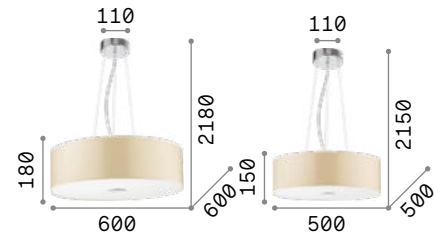

Woody

Chrome metal frame. PVC or fabric shade closed at the bottom with acid-etched glass. Pendant lamps provided with steel cables adjustable in length.

IP20 6,150 Kg / 0,1352 m³ E27 max 5 x 60W	IP20 4,000 Kg / 0,0832 m³ E27 max 4 x 60W
---	---

103242 White 105628 Black 087719 Wood	122236 White 122243 Black 087702 Wood
3000 K 900 lm 123899	3000 K 900 lm 123899

Wheel

Enameled metal circular frame. PVC foil shade, covered with fabric. Steel cables adjustable in length with automatic devices.

IP20 2,810 Kg / 0,1412 m³ E27 max 5 x 60W	IP20 2,020 Kg / 0,0614 m³ E27 max 3 x 60W
---	---

009698 White 3000 K 900 lm 123899	009681 White 3000 K 900 lm 123899
--	--

Hilton

Chrome metal frame. PVC foil shade covered with fabric. Transparent, sandblasted bottom glass diffuser. Pendant lamps provided with cables adjustable in length.