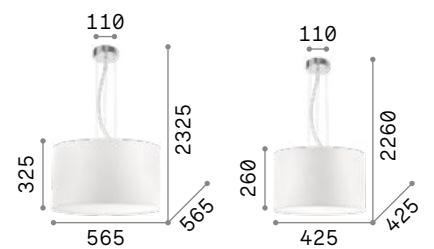

Woody

Chrome metal frame. PVC or fabric shade closed at the bottom with acid-etched glass. Pendant lamps provided with steel cables adjustable in length.

IP20 6,150 Kg / 0,1352 m³ E27 max 5 x 60W	IP20 4,000 Kg / 0,0832 m³ E27 max 4 x 60W
---	---

103242 White 105628 Black 087719 Wood	122236 White 122243 Black 087702 Wood
3000 K 900 lm 123899	3000 K 900 lm 123899

Wheel

Enameled metal circular frame. PVC foil shade, covered with fabric. Steel cables adjustable in length with automatic devices.

IP20 2,810 Kg / 0,1412 m³ E27 max 5 x 60W	IP20 2,020 Kg / 0,0614 m³ E27 max 3 x 60W
---	---

009698 White 3000 K 900 lm 123899	009681 White 3000 K 900 lm 123899
--	--

Hilton

Chrome metal frame. PVC foil shade covered with fabric. Transparent, sandblasted bottom glass diffuser. Pendant lamps provided with cables adjustable in length.