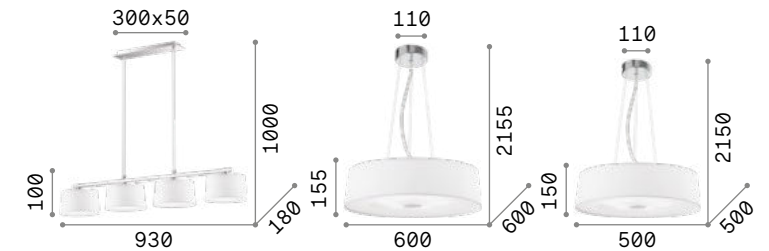

Woody

Chrome metal frame. PVC or fabric shade closed at the bottom with acid-etched glass. Pendant lamps provided with steel cables adjustable in length.

IP20
6,150 Kg / 0,1352 m³
E27 max 5 x 60W

IP20
4,000 Kg / 0,0832 m³
E27 max 4 x 60W

IP20
2,810 Kg / 0,1412 m³
E27 max 5 x 60W

IP20
2,020 Kg / 0,0614 m³
E27 max 3 x 60W

009698 White
 009681 White

3000 K
 900 lm
 123899

3000 K
 900 lm
 123899

Hilton

Chrome metal frame. PVC foil shade covered with fabric. Transparent, sandblasted bottom glass diffuser. Pendant lamps provided with cables adjustable in length.

LED Bulbs LED G9 4W
 3000 K included in **075495** model.
 Cod. **209043**

IP20
2,850 Kg / 0,0374 m³
G9 max 4 x 40W

IP20
5,980 Kg / 0,1183 m³
E27 max 6 x 60W

IP20
3,480 Kg / 0,0817 m³
E27 max 4 x 60W

075495 White
 3000 K
 510 lm
 305486