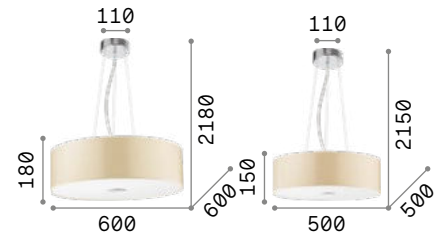

Woody

Chrome metal frame. PVC or fabric shade closed at the bottom with acid-etched glass. Pendant lamps provided with steel cables adjustable in length.

IP20
6,150 Kg / 0,1352 m³
E27 max 5 x 60W

IP20
4,000 Kg / 0,0832 m³
E27 max 4 x 60W

103242 White
 105628 Black
 087719 Wood

122236 White
 122243 Black
 087702 Wood

3000 K
 900 lm
 123899

3000 K
 900 lm
 123899

Wheel

Enameled metal circular frame. PVC foil shade, covered with fabric. Steel cables adjustable in length with automatic devices.

IP20
2,810 Kg / 0,1412 m³
E27 max 5 x 60W

IP20
2,020 Kg / 0,0614 m³
E27 max 3 x 60W

009698 White
 009681 White

3000 K
 900 lm
 123899

3000 K
 900 lm
 123899

Hilton

Chrome metal frame. PVC foil shade covered with fabric. Transparent, sandblasted bottom glass diffuser. Pendant lamps provided with cables adjustable in length.