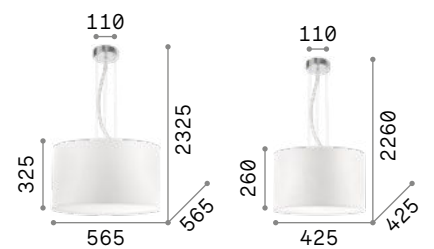

Woody

Chrome metal frame. PVC or fabric shade closed at the bottom with acid-etched glass. Pendant lamps provided with steel cables adjustable in length.

IP20
6,150 Kg / 0,1352 m³
E27 max 5 x 60W

IP20
4,000 Kg / 0,0832 m³
E27 max 4 x 60W

103242 White
 105628 Black
 087719 Wood

122236 White
 122243 Black
 087702 Wood

3000 K
 900 lm
 123899

3000 K
 900 lm
 123899

Wheel

Enameled metal circular frame. PVC foil shade, covered with fabric. Steel cables adjustable in length with automatic devices.

IP20
2,810 Kg / 0,1412 m³
E27 max 5 x 60W

IP20
2,020 Kg / 0,0614 m³
E27 max 3 x 60W

009698 White
 009681 White

3000 K
 900 lm
 123899

3000 K
 900 lm
 123899

Hilton

Chrome metal frame. PVC foil shade covered with fabric. Transparent, sandblasted bottom glass diffuser. Pendant lamps provided with cables adjustable in length.