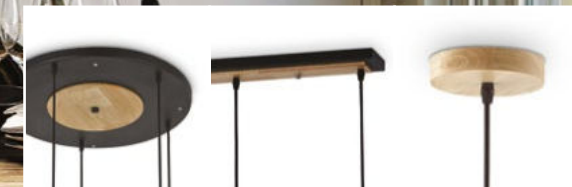

Bistrò

Black enamel coated metal frame.
Handcrafted blown clear or smoky glass diffuser.

112305

112312

Gretel

Metal frame with matt black varnish finish with natural wood applications. Blown clear glass diffusers. Power cables covered with black fabric.