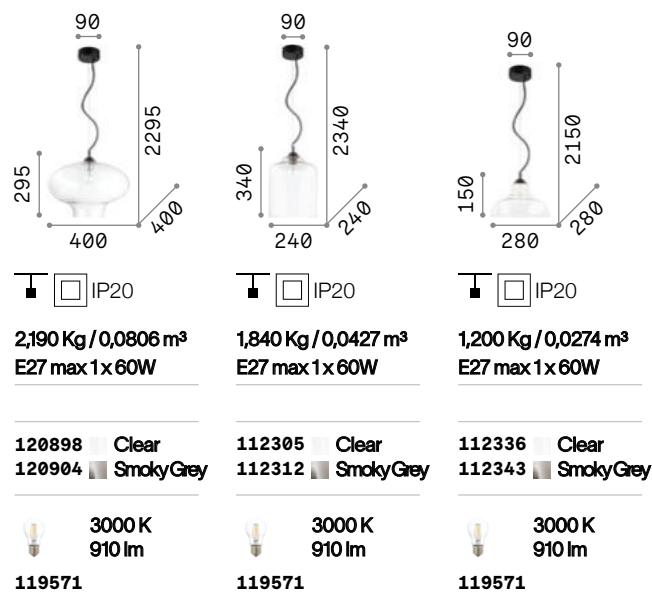

Bistrò

Black enamel coated metal frame.
Handcrafted blown clear or smoky glass diffuser.

112305

112312

Gretel

Metal frame with matt black varnish finish with natural wood applications. Blown clear glass diffusers. Power cables covered with black fabric.