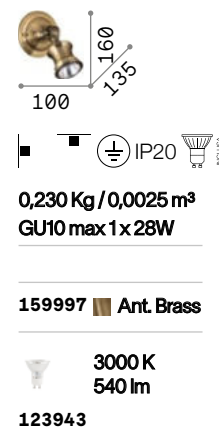

# Oby

Matt white varnished metal frame with chromed junctions. Adjustable body with white plastic diffuser.

**LED** LED source 3000 K, 20.000 h life.

P. 325

# Alfa

Metal structure with antique brass, satin white or satin nickel finish. Reflecting body is adjustable by rotation of the stem and inclination of the turning point.

**LED** Bulbs LED GU10 7W 3000 K included.  
Cod. 123943

# Barber

Total metal base, junction and bulb socket cover. Adjustable body. Available version antique brass.

**LED** Bulbs LED GU10 7W 3000 K included.  
Cod. 123943

426

# Slem

Metal structure with white, chrome or satin nickel. Adjustable body: rotational and axially movable stem valve.

**LED** Bulbs LLED GU10 7W 3000 K included.  
Cod. 123943

P. 330

427