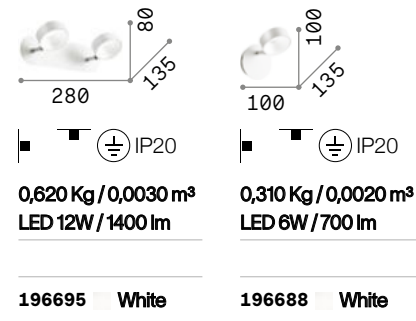

# Oby

Matt white varnished metal frame with chromed junctions. Adjustable body with white plastic diffuser.

**LED** LED source 3000 K, 20.000 h life.

P. 325

# Alfa

Metal structure with antique brass, satin white or satin nickel finish. Reflecting body is adjustable by rotation of the stem and inclination of the turning point.

**LED** Bulbs LED GU10 7W 3000 K included.  
Cod. 123943

# Barber

Total metal base, junction and bulb socket cover. Adjustable body. Available version antique brass.

**LED** Bulbs LED GU10 7W 3000 K included.  
Cod. 123943

426

# Slem

Metal structure with white, chrome or satin nickel. Adjustable body: rotational and axially movable stem valve.

**LED** Bulbs LLED GU10 7W 3000 K included.  
Cod. 123943

P. 330

427