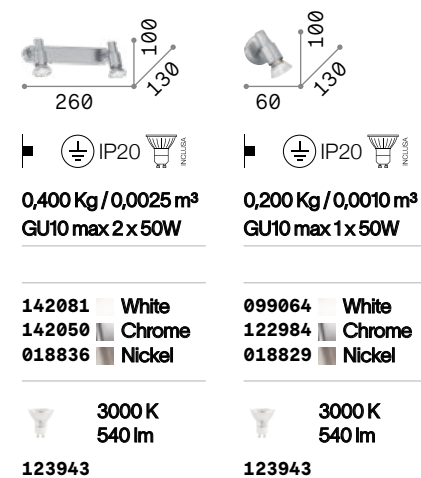

# Oby

Matt white varnished metal frame with chromed junctions. Adjustable body with white plastic diffuser.

**LED** LED source 3000 K, 20.000 h life.

P. 325

# Alfa

Metal structure with antique brass, satin white or satin nickel finish. Reflecting body is adjustable by rotation of the stem and inclination of the turning point.

**LED** Bulbs LED GU10 7W 3000 K included.  
Cod. 123943

# Barber

Total metal base, junction and bulb socket cover. Adjustable body. Available version antique brass.

**LED** Bulbs LED GU10 7W 3000 K included.  
Cod. 123943

426

# Slem

Metal structure with white, chrome or satin nickel. Adjustable body: rotational and axially movable stem valve.

**LED** Bulbs LLED GU10 7W 3000 K included.  
Cod. 123943

P. 330

427