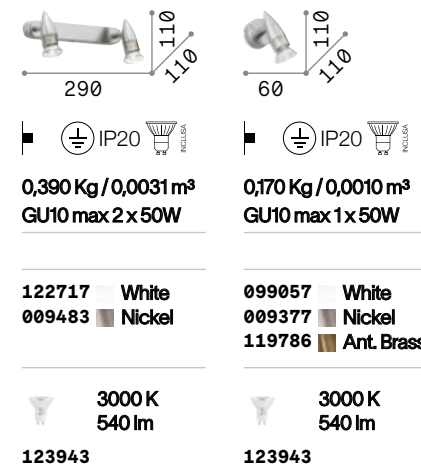

# Oby

Matt white varnished metal frame with chromed junctions. Adjustable body with white plastic diffuser.

**LED** LED source 3000 K, 20.000 h life.

P. 325

# Alfa

Metal structure with antique brass, satin white or satin nickel finish. Reflecting body is adjustable by rotation of the stem and inclination of the turning point.

**LED** Bulbs LED GU10 7W 3000 K included.  
Cod. 123943

# Barber

Total metal base, junction and bulb socket cover. Adjustable body. Available version antique brass.

**LED** Bulbs LED GU10 7W 3000 K included.  
Cod. 123943

426

# Slem

Metal structure with white, chrome or satin nickel. Adjustable body: rotational and axially movable stem valve.

**LED** Bulbs LLED GU10 7W 3000 K included.  
Cod. 123943

P. 330

427