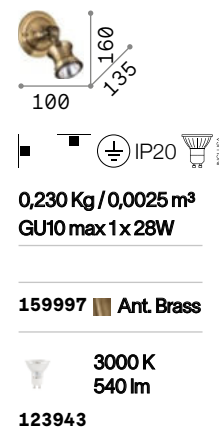

Oby

Matt white varnished metal frame with chromed junctions. Adjustable body with white plastic diffuser.

LED LED source 3000 K, 20.000 h life.

P. 325

Alfa

Metal structure with antique brass, satin white or satin nickel finish. Reflecting body is adjustable by rotation of the stem and inclination of the turning point.

LED Bulbs LED GU10 7W 3000 K included.
Cod. 123943

P. 330

Barber

Total metal base, junction and bulb socket cover. Adjustable body. Available version antique brass.

LED Bulbs LED GU10 7W 3000 K included.
Cod. 123943

426

Slem

Metal structure with white, chrome or satin nickel. Adjustable body: rotational and axially movable stem valve.

LED Bulbs LLED GU10 7W 3000 K included.
Cod. 123943

P. 330

427