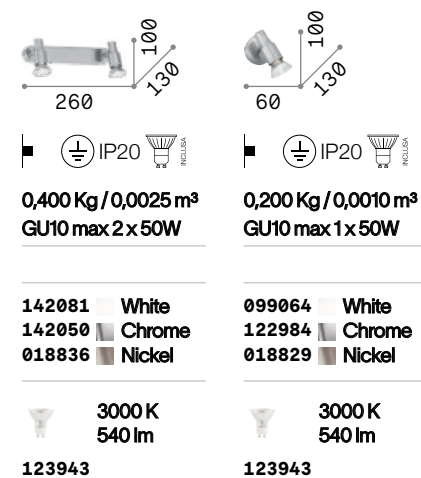

Oby

Matt white varnished metal frame with chromed junctions. Adjustable body with white plastic diffuser.

LED LED source 3000 K, 20.000 h life.

P. 325

Alfa

Metal structure with antique brass, satin white or satin nickel finish. Reflecting body is adjustable by rotation of the stem and inclination of the turning point.

LED Bulbs LED GU10 7W 3000 K included.
Cod. 123943

P. 330

Barber

Total metal base, junction and bulb socket cover. Adjustable body. Available version antique brass.

LED Bulbs LED GU10 7W 3000 K included.
Cod. 123943

426

Slem

Metal structure with white, chrome or satin nickel. Adjustable body: rotational and axially movable stem valve.

LED Bulbs LLED GU10 7W 3000 K included.
Cod. 123943

P. 330

427