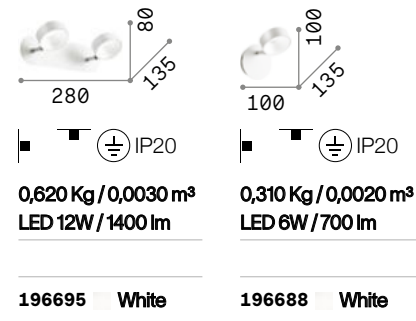

Oby

Matt white varnished metal frame with chromed junctions. Adjustable body with white plastic diffuser.

LED LED source 3000 K, 20.000 h life.

P. 325

Alfa

Metal structure with antique brass, satin white or satin nickel finish. Reflecting body is adjustable by rotation of the stem and inclination of the turning point.

LED Bulbs LED GU10 7W 3000 K included.
Cod. 123943

P. 330

Barber

Total metal base, junction and bulb socket cover. Adjustable body. Available version antique brass.

LED Bulbs LED GU10 7W 3000 K included.
Cod. 123943

426

Slem

Metal structure with white, chrome or satin nickel. Adjustable body: rotational and axially movable stem valve.

LED Bulbs LLED GU10 7W 3000 K included.
Cod. 123943

P. 330

427