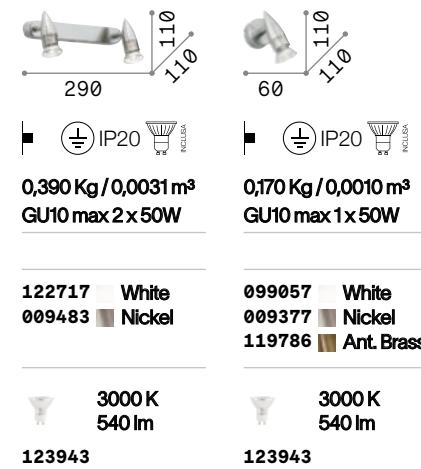

Oby

Matt white varnished metal frame with chromed junctions. Adjustable body with white plastic diffuser.

LED LED source 3000 K, 20.000 h life.

P. 325

Alfa

Metal structure with antique brass, satin white or satin nickel finish. Reflecting body is adjustable by rotation of the stem and inclination of the turning point.

LED Bulbs LED GU10 7W 3000 K included.
Cod. 123943

P. 330

Barber

Total metal base, junction and bulb socket cover. Adjustable body. Available version antique brass.

LED Bulbs LED GU10 7W 3000 K included.
Cod. 123943

426

Slem

Metal structure with white, chrome or satin nickel. Adjustable body: rotational and axially movable stem valve.

LED Bulbs LLED GU10 7W 3000 K included.
Cod. 123943

P. 330

427