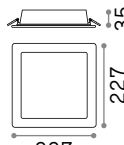

⌀ 205 mm

0,660 Kg/0,0036 m³

LED SMD AND DRIVER Included

Power	Beam	Lumen	CCT	Finish	Code
10 W	110°	1200 lm	3000 K	White	123981

100 x 100 mm

0,270 Kg/0,0012 m³

LED SMD AND DRIVER Included

Power	Beam	Lumen	CCT	Finish	Code
20 W	110°	2450 lm	3000 K	White	124001

150 x 150 mm

0,540 Kg/0,0023 m³

LED SMD AND DRIVER Included

Power	Beam	Lumen	CCT	Finish	Code
30 W	110°	3900 lm	3000 K	White	124025

205 x 205 mm

0,850 Kg/0,0036 m³

Light beam: WIDE