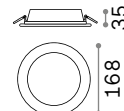

Groove

IP20 CRI ≥80 30.000 h ALUMINUM

LED SMD AND DRIVER Included

Power	Beam	Lumen	CCT	Finish	Code
10 W	110°	1250 lm	3000 K	White	123974
		1350 lm	4000 K	White	147666

⌀ 100 mm

0,220 Kg/0,0012 m³

LED SMD AND DRIVER Included

Power	Beam	Lumen	CCT	Finish	Code
20 W	110°	2600 lm	3000 K	White	123998
		2700 lm	4000 K	White	147673

⌀ 150 mm

0,410 Kg/0,0023 m³

LED SMD AND DRIVER Included

Power	Beam	Lumen	CCT	Finish	Code
30 W	110°	3800 lm	3000 K	White	124018
		4050 lm	4000 K	White	147680

⌀ 205 mm

0,660 Kg/0,0036 m³

LED SMD AND DRIVER Included

Power	Beam	Lumen	CCT	Finish	Code
10 W	110°	1200 lm	3000 K	White	123981

100 x 100 mm

0,270 Kg/0,0012 m³

LED SMD AND DRIVER Included

Power	Beam	Lumen	CCT	Finish	Code
20 W	110°	2450 lm	3000 K	White	124001

150 x 150 mm

0,540 Kg/0,0023 m³

LED SMD AND DRIVER Included

Power	Beam	Lumen	CCT	Finish	Code
30 W	110°	3900 lm	3000 K	White	124025

205 x 205 mm

0,850 Kg/0,0036 m³

Light beam: WIDE