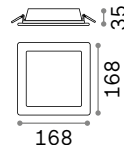

Groove

IP20 CRI ≥80 30.000 h ALUMINUM

LED SMD AND DRIVER Included

Power	Beam	Lumen	CCT	Finish	Code
10 W	110°	1250 lm	3000 K	White	123974
		1350 lm	4000 K	White	147666

⌀ 100 mm

0,220 Kg/0,0012 m³

LED SMD AND DRIVER Included

Power	Beam	Lumen	CCT	Finish	Code
20 W	110°	2600 lm	3000 K	White	123998
		2700 lm	4000 K	White	147673

⌀ 150 mm

0,410 Kg/0,0023 m³

LED SMD AND DRIVER Included

Power	Beam	Lumen	CCT	Finish	Code
30 W	110°	3800 lm	3000 K	White	124018
		4050 lm	4000 K	White	147680

⌀ 205 mm

0,660 Kg/0,0036 m³

LED SMD AND DRIVER Included

Power	Beam	Lumen	CCT	Finish	Code
10 W	110°	1200 lm	3000 K	White	123981

100 x 100 mm

0,270 Kg/0,0012 m³

LED SMD AND DRIVER Included

Power	Beam	Lumen	CCT	Finish	Code
20 W	110°	2450 lm	3000 K	White	124001

150 x 150 mm

0,540 Kg/0,0023 m³

LED SMD AND DRIVER Included

Power	Beam	Lumen	CCT	Finish	Code
30 W	110°	3900 lm	3000 K	White	124025

205 x 205 mm

0,850 Kg/0,0036 m³

Light beam: WIDE