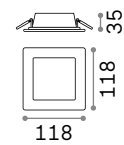

Groove

IP20 CRI ≥80 30.000 h ALUMINUM

LED SMD AND DRIVER Included

Power	Beam	Lumen	CCT	Finish	Code
10 W	110°	1250 lm	3000 K	White	123974
		1350 lm	4000 K	White	147666

⌀ 100 mm

0,220 Kg/0,0012 m³

LED SMD AND DRIVER Included

Power	Beam	Lumen	CCT	Finish	Code
20 W	110°	2600 lm	3000 K	White	123998
		2700 lm	4000 K	White	147673

⌀ 150 mm

0,410 Kg/0,0023 m³

LED SMD AND DRIVER Included

Power	Beam	Lumen	CCT	Finish	Code
30 W	110°	3800 lm	3000 K	White	124018
		4050 lm	4000 K	White	147680

⌀ 205 mm

0,660 Kg/0,0036 m³

LED SMD AND DRIVER Included

Power	Beam	Lumen	CCT	Finish	Code
10 W	110°	1200 lm	3000 K	White	123981

100 x 100 mm

0,270 Kg/0,0012 m³

LED SMD AND DRIVER Included

Power	Beam	Lumen	CCT	Finish	Code
20 W	110°	2450 lm	3000 K	White	124001

150 x 150 mm

0,540 Kg/0,0023 m³

LED SMD AND DRIVER Included

Power	Beam	Lumen	CCT	Finish	Code
30 W	110°	3900 lm	3000 K	White	124025

205 x 205 mm

0,850 Kg/0,0036 m³

Light beam: WIDE