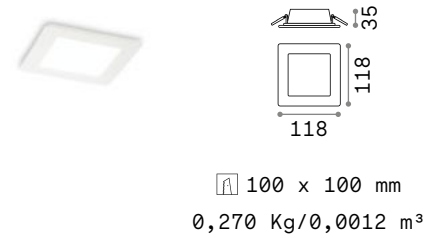

# Groove

IP20 CRI ≥80 30.000 h ALUMINUM

① 100 mm  
0,220 Kg/0,0012 m<sup>3</sup>

LED SMD AND DRIVER Included

Power	Beam	Lumen	CCT	Finish	Code
10 W	110°	1250 lm	3000 K	White	123974
		1350 lm	4000 K	White	147666

① 150 mm  
0,410 Kg/0,0023 m<sup>3</sup>

LED SMD AND DRIVER Included

Power	Beam	Lumen	CCT	Finish	Code
20 W	110°	2600 lm	3000 K	White	123998
		2700 lm	4000 K	White	147673

① 205 mm  
0,660 Kg/0,0036 m<sup>3</sup>

LED SMD AND DRIVER Included

Power	Beam	Lumen	CCT	Finish	Code
30 W	110°	3800 lm	3000 K	White	124018
		4050 lm	4000 K	White	147680

① 100 x 100 mm  
0,270 Kg/0,0012 m<sup>3</sup>

LED SMD AND DRIVER Included

① 205 x 205 mm  
0,850 Kg/0,0036 m<sup>3</sup>

LED SMD AND DRIVER Included

Power	Beam	Lumen	CCT	Finish	Code
30 W	110°	3900 lm	3000 K	White	124025

Light beam: WIDE