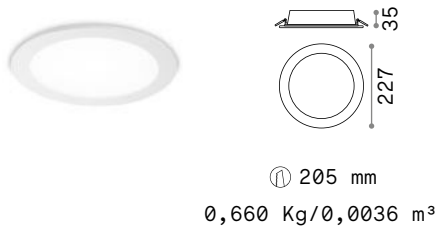

# Groove

IP20 CRI ≥80 30.000 h ALUMINUM

① 100 mm  
0,220 Kg/0,0012 m<sup>3</sup>

LED SMD AND DRIVER Included

Power	Beam	Lumen	CCT	Finish	Code
10 W	110°	1250 lm	3000 K	White	123974
		1350 lm	4000 K	White	147666

① 150 mm  
0,410 Kg/0,0023 m<sup>3</sup>

LED SMD AND DRIVER Included

Power	Beam	Lumen	CCT	Finish	Code
20 W	110°	2600 lm	3000 K	White	123998
		2700 lm	4000 K	White	147673

① 205 mm  
0,660 Kg/0,0036 m<sup>3</sup>

LED SMD AND DRIVER Included

Power	Beam	Lumen	CCT	Finish	Code
30 W	110°	3800 lm	3000 K	White	124018
		4050 lm	4000 K	White	147680

① 100 x 100 mm  
0,270 Kg/0,0012 m<sup>3</sup>

LED SMD AND DRIVER Included

① 205 x 205 mm  
0,850 Kg/0,0036 m<sup>3</sup>

LED SMD AND DRIVER Included

Power	Beam	Lumen	CCT	Finish	Code
30 W	110°	3900 lm	3000 K	White	124025

Light beam: WIDE