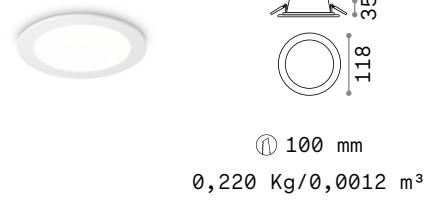

# Groove

IP20 CRI ≥80 30.000 h ALUMINUM

① 100 mm  
0,220 Kg/0,0012 m<sup>3</sup>

LED SMD AND DRIVER Included

Power	Beam	Lumen	CCT	Finish	Code
10 W	110°	1250 lm	3000 K	White	123974
		1350 lm	4000 K	White	147666

① 150 mm  
0,410 Kg/0,0023 m<sup>3</sup>

LED SMD AND DRIVER Included

Power	Beam	Lumen	CCT	Finish	Code
20 W	110°	2600 lm	3000 K	White	123998
		2700 lm	4000 K	White	147673

① 205 mm  
0,660 Kg/0,0036 m<sup>3</sup>

LED SMD AND DRIVER Included

Power	Beam	Lumen	CCT	Finish	Code
30 W	110°	3800 lm	3000 K	White	124018
		4050 lm	4000 K	White	147680

① 100 x 100 mm  
0,270 Kg/0,0012 m<sup>3</sup>

LED SMD AND DRIVER Included

① 205 x 205 mm  
0,850 Kg/0,0036 m<sup>3</sup>

LED SMD AND DRIVER Included

Power	Beam	Lumen	CCT	Finish	Code
30 W	110°	3900 lm	3000 K	White	124025

Light beam: WIDE