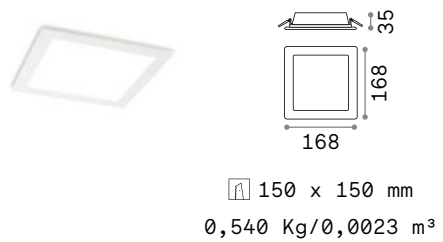

① 150 x 150 mm
0,540 Kg/0,0023 m³

LED SMD AND DRIVER Included

Power	Beam	Lumen	CCT	Finish	Code
20 W	110°	2450 lm	3000 K	White	124001