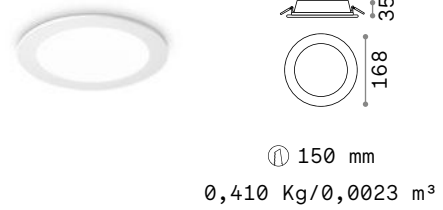

# Groove

IP20 CRI ≥80 30.000 h ALUMINUM

① 100 mm  
0,220 Kg/0,0012 m<sup>3</sup>

LED SMD AND DRIVER Included

Power	Beam	Lumen	CCT	Finish	Code
10 W	110°	1250 lm	3000 K	White	123974
		1350 lm	4000 K	White	147666

① 150 mm  
0,410 Kg/0,0023 m<sup>3</sup>

LED SMD AND DRIVER Included

Power	Beam	Lumen	CCT	Finish	Code
20 W	110°	2600 lm	3000 K	White	123998
		2700 lm	4000 K	White	147673

① 205 mm  
0,660 Kg/0,0036 m<sup>3</sup>

LED SMD AND DRIVER Included

Power	Beam	Lumen	CCT	Finish	Code
30 W	110°	3800 lm	3000 K	White	124018
		4050 lm	4000 K	White	147680

① 100 x 100 mm  
0,270 Kg/0,0012 m<sup>3</sup>

LED SMD AND DRIVER Included

① 205 x 205 mm  
0,850 Kg/0,0036 m<sup>3</sup>

LED SMD AND DRIVER Included

Power	Beam	Lumen	CCT	Finish	Code
30 W	110°	3900 lm	3000 K	White	124025

Light beam: WIDE