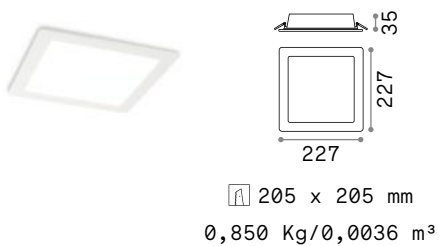

# Groove

IP20 CRI ≥80 30.000 h ALUMINUM

① 100 mm  
0,220 Kg/0,0012 m<sup>3</sup>

LED SMD AND DRIVER Included

Power	Beam	Lumen	CCT	Finish	Code
10 W	110°	1250 lm	3000 K	White	123974
		1350 lm	4000 K	White	147666

① 150 mm  
0,410 Kg/0,0023 m<sup>3</sup>

LED SMD AND DRIVER Included

Power	Beam	Lumen	CCT	Finish	Code
20 W	110°	2600 lm	3000 K	White	123998
		2700 lm	4000 K	White	147673

① 205 mm  
0,660 Kg/0,0036 m<sup>3</sup>

LED SMD AND DRIVER Included

Power	Beam	Lumen	CCT	Finish	Code
30 W	110°	3800 lm	3000 K	White	124018
		4050 lm	4000 K	White	147680

① 100 x 100 mm  
0,270 Kg/0,0012 m<sup>3</sup>

LED SMD AND DRIVER Included

① 205 x 205 mm  
0,850 Kg/0,0036 m<sup>3</sup>

LED SMD AND DRIVER Included

Power	Beam	Lumen	CCT	Finish	Code
30 W	110°	3900 lm	3000 K	White	124025

Light beam: WIDE