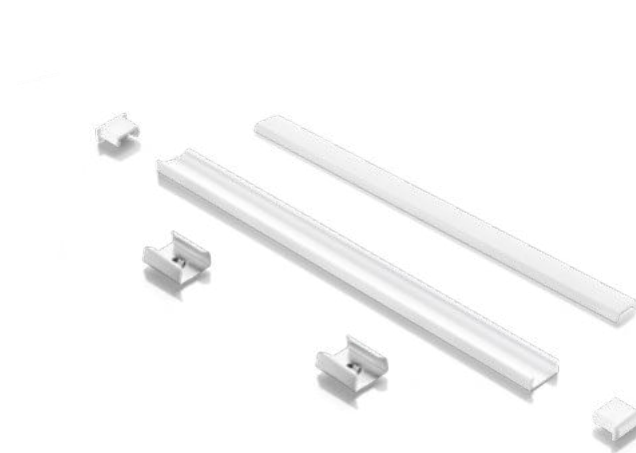

## PROFILE 11mm Mounting kit included

Length	Weight	Volume	Finish	Code
1000 mm	0,15 Kg	0,0010 m³	White	124131
	0,15 Kg	0,0010 m³	Aluminu.	124124
2000 mm	0,20 Kg	0,0020 m³	White	203089
	0,20 Kg	0,0020 m³	Aluminu.	203072
3000 mm	0,34 Kg	0,0029 m³	White	204598
	0,34 Kg	0,0029 m³	Aluminu.	204581

## PROFILE 10 mm Mounting kit included - Not compatible with strip LED IP65

Length	Weight	Volume	Finish	Code
2000 mm	0,20 Kg	0,0015 m³	White	307145
			Black	296463

## PROFILE 13 mm Mounting kit included - Not compatible with strip LED IP65

Length	Weight	Volume	Finish	Code
2000 mm	0,40 Kg	0,0021 m³	White	307152
			Black	296456

COVER 16 mm

Required	Finish	Code
No	Black	307251

Mounting kit PROFILE 15 mm.

Cover 16 mm.

STRIP LED AND DRIVER Recommended Strip LED max 15 W/m