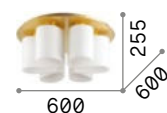

Daisy

Metal base with gold leaf finish.
White acid-etched blown glass
diffusers with stripes in relief.

IP20

12,000 Kg / 0,1711 m³
E27 max 6 x 60W

247779 Gold

3000 K
900 lm

123899

Compo

Chrome or matt white varnished
metal frame. White overlay acid-
etched or transparent smoky blown
glass diffusing elements.

IP20

17,200 Kg / 0,3008 m³
E27 max 10 x 60W

125510 White
172804 Smoky Grey

3000 K
910 lm

119571

IP20

9,900 Kg / 0,1918 m³
E27 max 6 x 60W

125503 White
172828 Smoky Grey

3000 K
910 lm

119571

125503

172828