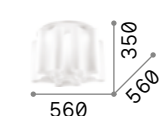

Daisy

Metal base with gold leaf finish.
White acid-etched blown glass
diffusers with stripes in relief.

IP20

12,000 Kg / 0,1711 m³
E27 max 6 x 60W

247779 Gold

3000 K
900 lm

123899

Compo

Chrome or matt white varnished
metal frame. White overlay acid-
etched or transparent smoky blown
glass diffusing elements.

IP20

17,200 Kg / 0,3008 m³
E27 max 10 x 60W

125510 White
172804 Smoky Grey

3000 K
910 lm

119571

IP20

9,900 Kg / 0,1918 m³
E27 max 6 x 60W

125503 White
172828 Smoky Grey

3000 K
910 lm

119571

125503

172828