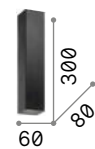

Sky

Metal base and diffuser: plated, matt varnished or decorated with gold leaf.

LED Bulbs LLED GU10 7W 3000 K included.
Cod. **123943**

IP20 
0,940 Kg / 0,0049 m³
GU10 max 2x 28W

126883  White
126890  Black
136899  Gold

 3000 K
540 lm
123943

 
P. 077 P. 311

Look

Metal body with copper, chrome, antique brass, matt white or black finish.

LED Bulbs LED GU10 7W 3000 K included.
Cod. **123943**

IP20 
0,500 Kg / 0,0028 m³
GU10 max 2x 28W