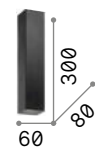

## Sky

Metal base and diffuser: plated, matt varnished or decorated with gold leaf.

**LED** Bulbs LLED GU10 7W 3000 K included.  
Cod. **123943**

**IP20**  
0,940 Kg / 0,0049 m<sup>3</sup>  
GU10 max 2x 28W

126883 **White**  
126890 **Black**  
136899 **Gold**

**3000 K**  
540 lm  
123943

**P. 077** **P. 311**

## Look

Metal body with copper, chrome, antique brass, matt white or black finish.

**LED** Bulbs LED GU10 7W 3000 K included.  
Cod. **123943**

**IP20**  
0,500 Kg / 0,0028 m<sup>3</sup>  
GU10 max 2x 28W