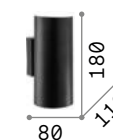

## Sky

Metal base and diffuser: plated, matt varnished or decorated with gold leaf.

**LED** Bulbs LLED GU10 7W 3000 K included.  
Cod. **123943**

**IP20**  
0,940 Kg / 0,0049 m<sup>3</sup>  
GU10 max 2x 28W

126883 **White**  
126890 **Black**  
136899 **Gold**

**3000 K**  
540 lm  
123943

**P. 077** **P. 311**

## Look

Metal body with copper, chrome, antique brass, matt white or black finish.

**LED** Bulbs LED GU10 7W 3000 K included.  
Cod. **123943**

**IP20**  
0,500 Kg / 0,0028 m<sup>3</sup>  
GU10 max 2x 28W