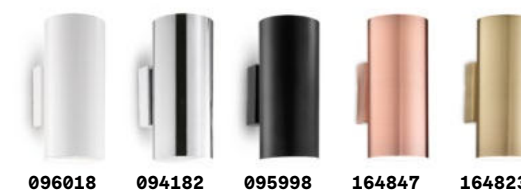

## Sky

Metal base and diffuser: plated, matt varnished or decorated with gold leaf.

**LED** Bulbs LLED GU10 7W 3000 K included.  
Cod. **123943**

**IP20**  
0,940 Kg / 0,0049 m<sup>3</sup>  
GU10 max 2x 28W

126883 **White**  
126890 **Black**  
136899 **Gold**

**3000 K**  
540 lm  
123943

**P. 077** **P. 311**

## Look

Metal body with copper, chrome, antique brass, matt white or black finish.

**LED** Bulbs LED GU10 7W 3000 K included.  
Cod. **123943**

**IP20**  
0,500 Kg / 0,0028 m<sup>3</sup>  
GU10 max 2x 28W

096018 **White**  
094182 **Chrome**  
095998 **Black**  
164847 **Copper**  
164823 **Ant. Brass**

**3000 K**  
540 lm  
123943

**P. 074** **P. 310** **P. 534** **P. 708**