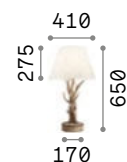

Chalet

Metal frame and bearing structure. Handcrafted and hand painted resin decorative elements. An accurate reproduction of horns and carved wood.

ON
OFF Lamp with integrated switch.

IP20

3,500 Kg / 0,1650 m³
E27 max 1 x 60W

128207 Beige

3000 K
910 lm

119571

P. 240 P. 460

Firenze

Resin body with hand modelled metal arms. Hand decorated with gold-leaf and antiqued effect.

ON
OFF Lamp with integrated switch.

012889

020853

IP20

1,220 Kg / 0,0216 m³
E14 max 1 x 40W

012889 White
020853 Gold

3000 K
480 lm

101200

P. 236 P. 460 P. 567