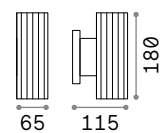

## Base

Die-cast aluminium reflecting body with matt white, grey or black powder coating. Double, top and bottom, clear tempered glass diffuser.

129457

129440

129433

IP44

0,610 Kg / 0,0016 m<sup>3</sup>  
GU10 max 2x 28W

## Iko

Powder coated die-cast aluminum body. Tempered and frosted clear glass up-and-down double diffuser. Available finishes: anthracite, white or grey.

018515

092218

018522

IP54

0,600 Kg / 0,0040 m<sup>3</sup>  
E27 max 1x 60W