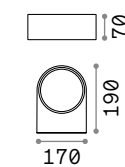

## Base

Die-cast aluminium reflecting body with matt white, grey or black powder coating. Double, top and bottom, clear tempered glass diffuser.

129457

129440

129433

IP44

0,610 Kg / 0,0016 m<sup>3</sup>  
GU10 max 2x 28W

## Iko

Powder coated die-cast aluminum body. Tempered and frosted clear glass up-and-down double diffuser. Available finishes: anthracite, white or grey.

018515

092218

018522

IP54

0,600 Kg / 0,0040 m<sup>3</sup>  
E27 max 1x 60W