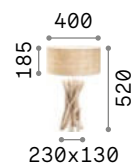

Driftwood

Metal frame. Natural wood decorative arms. PVC foil diffusers coated with canvas fabric.

ON
OFF Lamp with integrated switch.

IP20

2,450 Kg / 0,0709 m³
E27 max 1 x 60W

129570 Wood

2200 K
370 Lm

151687

P. 241 P. 554

Snell

Natural wood base. Body composed of real branches. PVC foil shade coated with fabric.

ON
OFF Lamp with integrated switch.

IP20

1,400 Kg / 0,0733 m³
E27 max 1 x 60W

201399 White

3000 K
900 Lm

123899

IP20

1,290 Kg / 0,0389 m³
E27 max 1 x 60W

201382 White

3000 K
900 Lm

123899