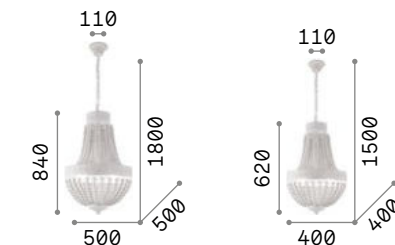

Millennium

Metal frame and details with rust effect paint finish. Central decorative elements made of natural wood with antiqued effect.

IP20

8,330 Kg / 1,0291 m³
E14 max 8 x 40W

129709 Wood

3000 K
470 lm

101224

IP20

2,670 Kg / 0,2695 m³
E14 max 5 x 40W

129921 Wood

3000 K
470 lm

101224

Monet

Metal frame with round bands decorated with repoussage technique. Chains of natural wood gems. White matt varnish finish.

IP20

6,700 Kg / 0,0534 m³
E14 max 6 x 40W

162751 White

3000 K
420 lm

101217

IP20

5,300 Kg / 0,0387 m³
E14 max 5 x 40W

162737 White

3000 K
420 lm