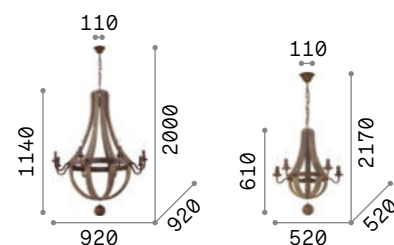

Millennium

Metal frame and details with rust effect paint finish. Central decorative elements made of natural wood with antiqued effect.

IP20

8,330 Kg / 1,0291 m³
E14 max 8 x 40W

129709 Wood

3000 K
470 lm

101224

IP20

2,670 Kg / 0,2695 m³
E14 max 5 x 40W

129921 Wood

3000 K
470 lm

101224

Monet

Metal frame with round bands decorated with repoussage technique. Chains of natural wood gems. White matt varnish finish.

IP20

6,700 Kg / 0,0534 m³
E14 max 6 x 40W

162751 White

3000 K
420 lm

101217

IP20

5,300 Kg / 0,0387 m³
E14 max 5 x 40W

162737 White

3000 K
420 lm