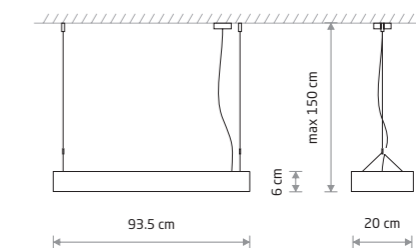

SOFT LED 90X6 7547

SOFT LED 90X6 7547

SOFT LED 90X6

painting aluminum, plastic PMMA

7547 7535

1xLED TUBE T8, max 16W, included

SOFT LED 120X6 7525

SOFT LED 120X6

painting aluminum, plastic PMMA

7537 7525

1xLED TUBE T8, max 22W, included

SOFT LED 90X20 7532

SOFT LED 90X20

painting aluminum, plastic PMMA

7545 7532

2xLED TUBE T8, max 16W, included