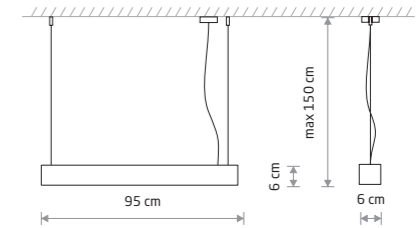

SOFT LED 90X6

painting aluminum, plastic PMMA

7547 7535

1xLED TUBE T8, max 16W, included