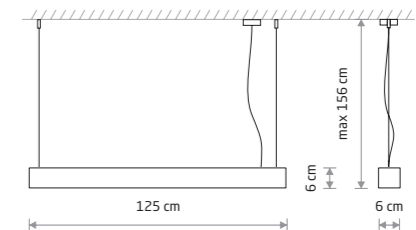

SOFT LED 90X6 7547

SOFT LED 90X6 7547

SOFT LED 90X6

painting aluminum, plastic PMMA

7547 7535

1xLED TUBE T8, max 16W, included

SOFT LED 120X6 7525

SOFT LED 120X6

painting aluminum, plastic PMMA

7537 7525

1xLED TUBE T8, max 22W, included

SOFT LED 90X20 7532

SOFT LED 90X20

painting aluminum, plastic PMMA

7545 7532

2xLED TUBE T8, max 16W, included