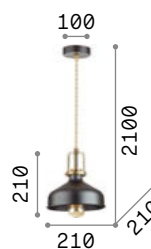

## Fisherman

Totally metal body with copper or matt black enamel finish. White silkscreen-printed glass diffuser.

IP20

5,040 Kg / 0,0899 m<sup>3</sup>  
E27 max 1x 60W

125831 ■ Black  
134871 ■ Copper

3000 K  
1120 lm

101323

125831

134871

## Eris

Metal frame with matt white or black varnished ceiling rose and diffusers. Details with satin gold finish. Braided electrical wire coated with fabric.

IP20

0,630 Kg / 0,0102 m<sup>3</sup>  
E27 max 1x 60W

238104 ■ White  
249056 ■ Black

3000 K  
340 lm

101286

IP20

1,080 Kg / 0,0257 m<sup>3</sup>  
E27 max 1x 60W

238135 ■ White  
249063 ■ Black

3000 K  
950 lm

101330