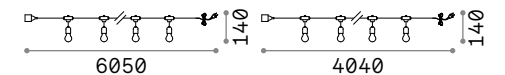

1,530 Kg / 0,0068 m³
E27 max 10 x 15W

246796 Black

3000 K
340 lm

101286

0,600 Kg / 0,0049 m³
E27 max 5 x 15W

159836 Black

3000 K
340 lm

101286