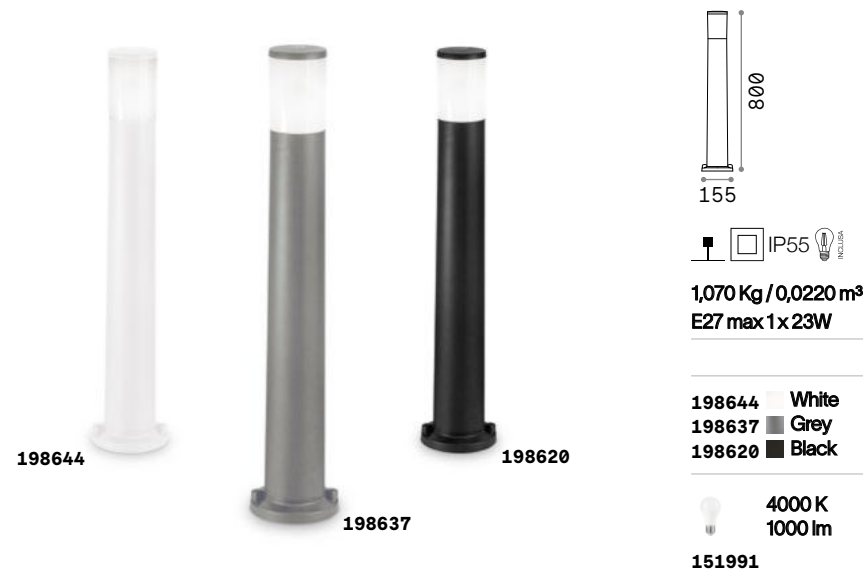

## Pulsar

Cast aluminum body with powder coating available in different colors: anthracite, coffee or grey. White polycarbonate diffuser.

IP44

1,900 Kg / 0,0120 m<sup>3</sup>  
E27 max 1x 42W

135922 ■ Grey  
135908 ■ Anthracit.  
246888 ■ Coffee

## Atena

High performance resin body and diffuser: resistant to corrosion, colors stabilized during U.V. rays treatment, resistant to temperatures between -60° C and +90° C.

**LED** Bulbs LED E27 8W Goccia included.  
Settable CCT: 2700 K, 4000 K, 6500 K.

IP55

1,070 Kg / 0,0220 m<sup>3</sup>  
E27 max 1x 23W

198644 ■ White  
198637 ■ Grey  
198620 ■ Black

4000 K  
1000 lm

151991

IP44

1,410 Kg / 0,0137 m<sup>3</sup>  
GU10 max 1x 15W

106175 ■ Anthracit.

4000 K  
430 lm

253497

IP44

1,070 Kg / 0,0103 m<sup>3</sup>  
GU10 max 1x 15W

106182 ■ Anthracit.

4000 K  
430 lm

253497