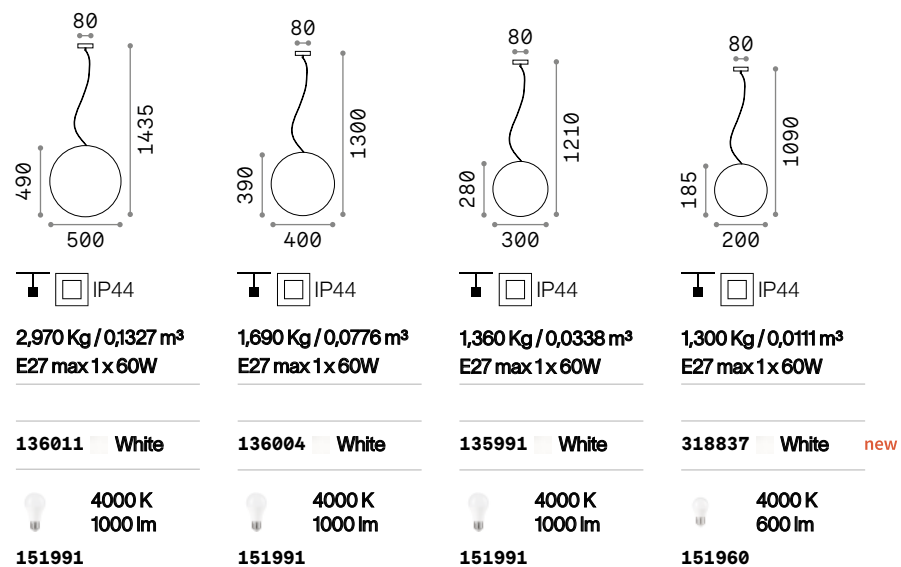

## Sole new

Plastic opal color diffuser.  
Aluminum base for the suspended model. PVC electrical wire.

P. 873

## Luna

Turned die-cast aluminum body with powder coating. Opal color plastic diffuser.

**LED** Bulbs LED G9 3W 4000 K included in 213200 model. Cod. 209036

P. 874