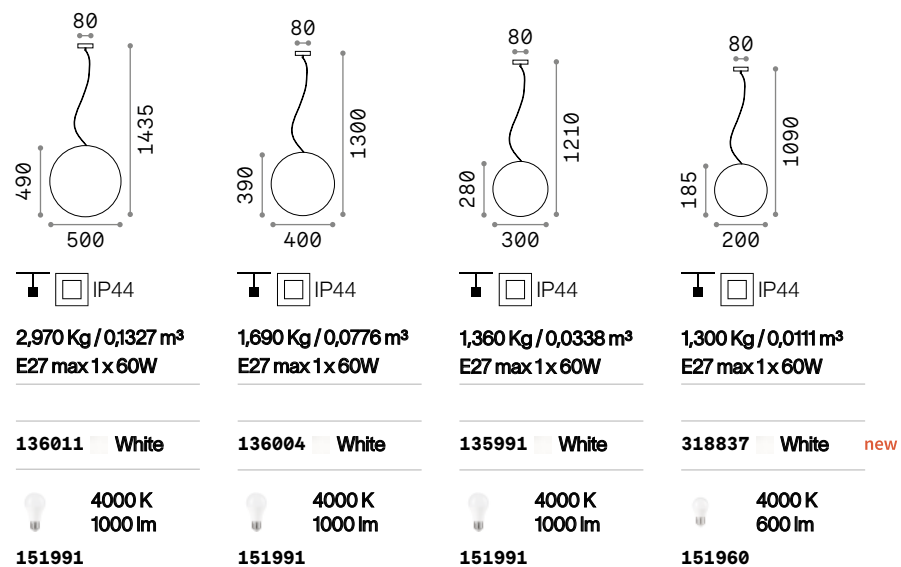

Sole new

Plastic opal color diffuser.
Aluminum base for the suspended model. PVC electrical wire.

P. 873

Luna

Turned die-cast aluminum body with powder coating. Opal color plastic diffuser.

LED Bulbs LED G9 3W 4000 K included in 213200 model. Cod. 209036