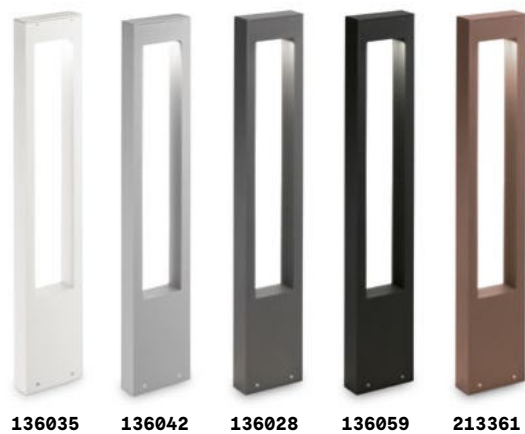

## Vega

Aluminum body with matt powder coating. Clear tempered glass diffuser. Available finishes: anthracite, white, coffee, grey or black.

136035 136042 136028 136059 213361

IP44

1,150 Kg / 0,0092 m<sup>3</sup>  
G9 max 1x15W

- 136035 White
- 136042 Grey
- 136028 Anthracit.
- 136059 Black
- 213361 Coffee

4000 K  
530 lm  
307879

## Jedi

Powder-coated aluminium base and body. Shiny opal color polycarbonate diffuser. Supplied with piquet for ground installation. Available finishes: anthracite or black.

LED LED source 3000 K, 30.000 h life.

306803 293202

IP65

1,280 Kg / 0,0165 m<sup>3</sup>  
LED 25W / 2900 Lm

- 306803 Anthracit.
- 293202 Black

IP65

1,030 Kg / 0,0150 m<sup>3</sup>  
LED 19W / 2250 Lm

- 306797 Anthracit.
- 293196 Black

IP65