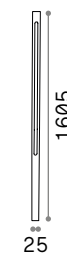

## Vega

Aluminum body with matt powder coating. Clear tempered glass diffuser. Available finishes: anthracite, white, coffee, grey or black.

136035 136042 136028 136059 213361

IP44

1,150 Kg / 0,0092 m<sup>3</sup>  
G9 max 1x15W

- 136035 White
- 136042 Grey
- 136028 Anthracit.
- 136059 Black
- 213361 Coffee

4000 K  
530 lm  
307879

## Jedi

Powder-coated aluminium base and body. Shiny opal color polycarbonate diffuser. Supplied with piquet for ground installation. Available finishes: anthracite or black.

LED LED source 3000 K, 30.000 h life.

306803 293202

IP65

1,280 Kg / 0,0165 m<sup>3</sup>  
LED 25W / 2900 Lm

- 306803 Anthracit.
- 293202 Black

IP65

1,030 Kg / 0,0150 m<sup>3</sup>  
LED 19W / 2250 Lm

- 306797 Anthracit.
- 293196 Black

IP65