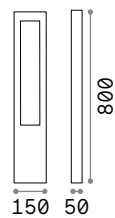

## Vega

Aluminum body with matt powder coating. Clear tempered glass diffuser. Available finishes: anthracite, white, coffee, grey or black.

136035 136042 136028 136059 213361

IP44

1,150 Kg / 0,0092 m<sup>3</sup>  
G9 max 1x15W