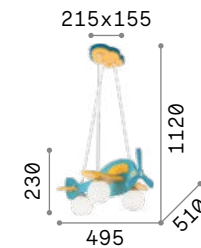

## Dream Big

Matt white varnished metal ceiling cup. Power cable coated with fabric. White acid-etched glass diffuser. Rope basket.

## Avion

Matt painted wooden body and ceiling cup. Chrome metal details. Blown and acid-etched white glass diffusers.

IP20

2,440 Kg / 0,0618 m³

E14 max 3x28W

136325 Blue

136318 Red

3000 K  
420 lm

## Multiflex

Metal structure finished with matt paint. Flexible arms covered with rubber. Steel wire adjustable in length with automatic blocking mechanism.

IP20

4,440 Kg / 0,0656 m³

E14 max 8x40W

141893 White