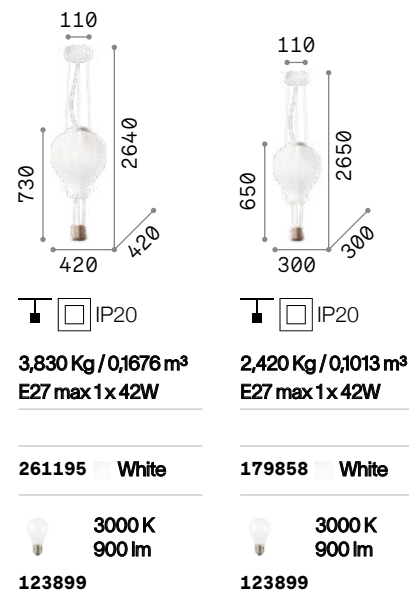

## Dream Big

Matt white varnished metal ceiling cup. Power cable coated with fabric. White acid-etched glass diffuser. Rope basket.

## Avion

Matt painted wooden body and ceiling cup. Chrome metal details. Blown and acid-etched white glass diffusers.

IP20

2,440 Kg / 0,0618 m³

E14 max 3x28W

136325 Blue

136318 Red

3000 K  
420 lm

## Multiflex

Metal structure finished with matt paint. Flexible arms covered with rubber. Steel wire adjustable in length with automatic blocking mechanism.

IP20

4,440 Kg / 0,0656 m³

E14 max 8x40W

141893 White