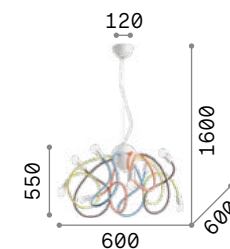

## Dream Big

Matt white varnished metal ceiling cup. Power cable coated with fabric. White acid-etched glass diffuser. Rope basket.

## Avion

Matt painted wooden body and ceiling cup. Chrome metal details. Blown and acid-etched white glass diffusers.

IP20

2,440 Kg / 0,0618 m³

E14 max 3x28W

136325 Blue

136318 Red

3000 K  
420 lm

## Multiflex

Metal structure finished with matt paint. Flexible arms covered with rubber. Steel wire adjustable in length with automatic blocking mechanism.

IP20

4,440 Kg / 0,0656 m³

E14 max 8x40W

141893 White