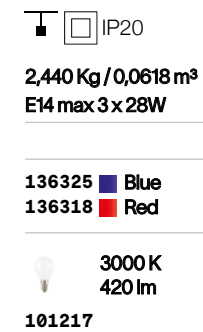

Dream Big

Matt white varnished metal ceiling cup. Power cable coated with fabric. White acid-etched glass diffuser. Rope basket.

Avion

Matt painted wooden body and ceiling cup. Chrome metal details. Blown and acid-etched white glass diffusers.