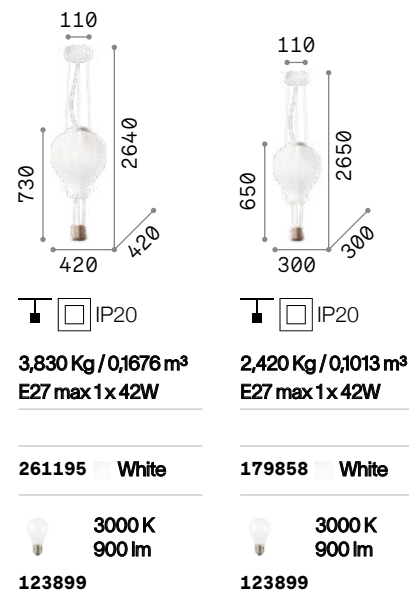

Dream Big

Matt white varnished metal ceiling cup. Power cable coated with fabric. White acid-etched glass diffuser. Rope basket.

Avion

Matt painted wooden body and ceiling cup. Chrome metal details. Blown and acid-etched white glass diffusers.

Multiflex

Metal structure finished with matt paint. Flexible arms covered with rubber. Steel wire adjustable in length with automatic blocking mechanism.