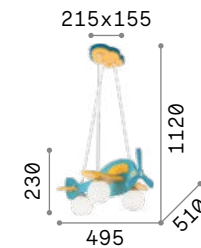

Dream Big

Matt white varnished metal ceiling cup. Power cable coated with fabric. White acid-etched glass diffuser. Rope basket.

Avion

Matt painted wooden body and ceiling cup. Chrome metal details. Blown and acid-etched white glass diffusers.

Multiflex

Metal structure finished with matt paint. Flexible arms covered with rubber. Steel wire adjustable in length with automatic blocking mechanism.