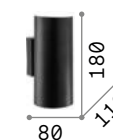

Sky

Metal base and diffuser: plated, matt varnished or decorated with gold leaf.

LED Bulbs LLED GU10 7W 3000 K included.
Cod. **123943**

IP20
0,940 Kg / 0,0049 m³
GU10 max 2x 28W

126883 **White**
126890 **Black**
136899 **Gold**

3000 K
540 lm
123943

P. 077 **P. 311**

Look

Metal body with copper, chrome, antique brass, matt white or black finish.

LED Bulbs LED GU10 7W 3000 K included.
Cod. **123943**

IP20
0,500 Kg / 0,0028 m³
GU10 max 2x 28W