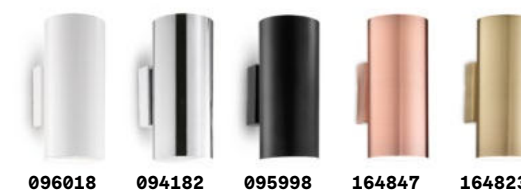

Sky

Metal base and diffuser: plated, matt varnished or decorated with gold leaf.

LED Bulbs LLED GU10 7W 3000 K included.
Cod. **123943**

IP20
0,940 Kg / 0,0049 m³
GU10 max 2x 28W

126883 **White**
126890 **Black**
136899 **Gold**

3000 K
540 lm
123943

P. 077 **P. 311**

Look

Metal body with copper, chrome, antique brass, matt white or black finish.

LED Bulbs LED GU10 7W 3000 K included.
Cod. **123943**

IP20
0,500 Kg / 0,0028 m³
GU10 max 2x 28W

096018 **White**
094182 **Chrome**
095998 **Black**
164847 **Copper**
164823 **Ant. Brass**

3000 K
540 lm
123943

P. 074 **P. 310** **P. 534** **P. 708**