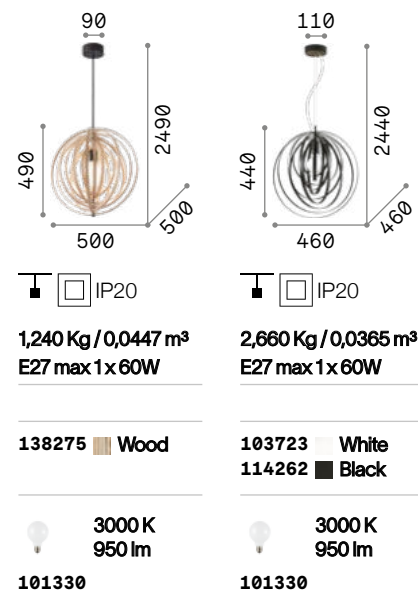

Disco

Rotating circular decorative elements adjustable at will. Available in metal with white or matt black finish and in natural wood.

138275 103723 114262

Konse

Totally metal frame and decorative elements. Satin dark gold varnish finish.