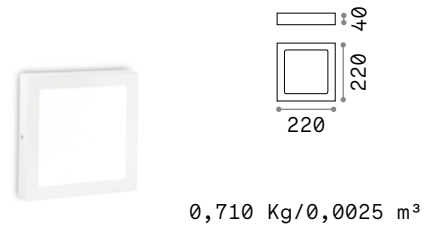

LED SMD Driver ON/OFF included

Power	Beam	Lumen	CCT	Finish	Code
19 W	110°	1950 lm	3000 K	White	138640
			4000 K	White	321745

new