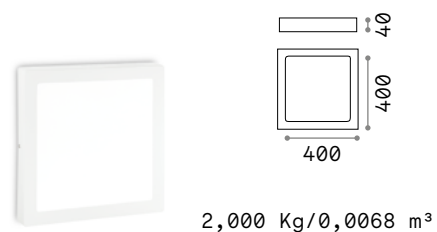

LED SMD Driver ON/OFF included

Power	Beam	Lumen	CCT	Finish	Code
36 W	110°	4300 lm	3000 K	White	240374
			4000 K	White	321660

new