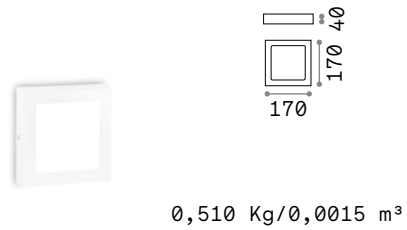

Universal Square ^{new}

Diffusive ceiling lamp for indoor ceiling or wall installation, suitable for general and uniform lighting. Varnished steel body with white finish, plastic diffuser. Integrated LED source, available in 4 different powers. LED useful life 17.500 h; protection IP20, insulation class II.

Source	LED SMD	Insulation class	II
Power	13,5W / 36W	IP	20
Driver included	On/Off	Material	Steel
Drivers available	No		
CCT	3000 K / 4000 K		
CRI	≥80		
LED life	25.000 h		

LED SMD Driver ON/OFF included