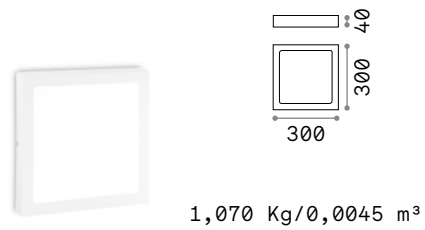

LED SMD Driver ON/OFF included

Power	Beam	Lumen	CCT	Finish	Code
25 W	110°	2600 lm	3000 K	White	138657
			4000 K	White	321707

new