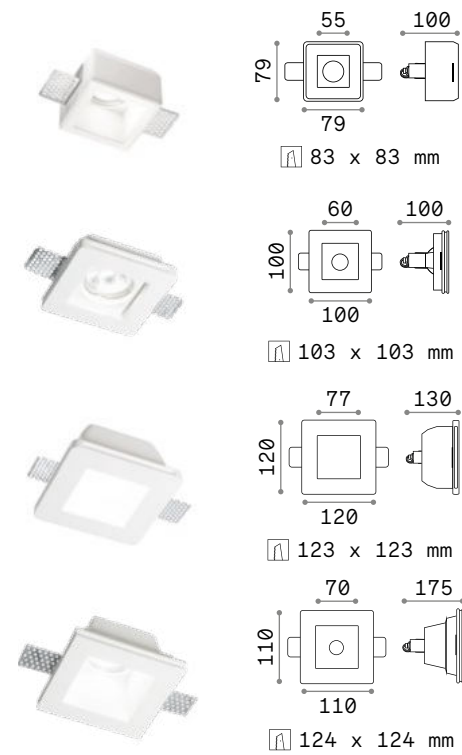

Samba

IP20 GYPSUM

GU10 Not included - Recommended bulb 108292

Power	Weight	Volume	Finish	Code
max 35W	0,360 Kg	0,0016 m ³	White	230580

Power	Weight	Volume	Finish	Code
max 35W	0,240 Kg	0,0018 m ³	White	150307

Power	Weight	Volume	Finish	Code
max 35W	0,450 Kg	0,0032 m ³	White	150130

Power	Weight	Volume	Finish	Code
max 50W	0,420 Kg	0,0036 m ³	White	139012

GU10 Not included - Recommended bulb 108292

Power	Weight	Volume	Finish	Code
max 35W	0,330 Kg	0,0016 m ³	White	229997

Power	Weight	Volume	Finish	Code
max 35W	0,330 Kg	0,0019 m ³	White	150291

Power	Weight	Volume	Finish	Code
max 35W	0,600 Kg	0,0037 m ³	White	150116

Glass diffuser

Power	Weight	Volume	Finish	Code
max 50W	0,430 Kg	0,0023 m ³	White	139029