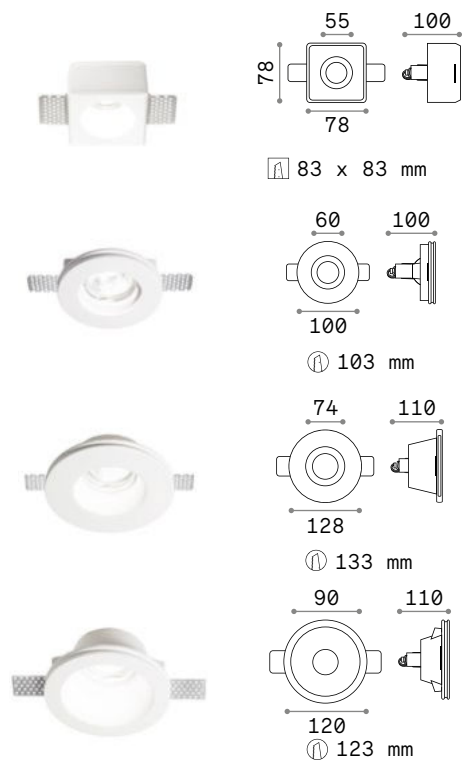

Samba

IP20 GYPSUM

GU10 Not included - Recommended bulb 108292

Power	Weight	Volume	Finish	Code
max 35W	0,360 Kg	0,0016 m ³	White	230580

Power	Weight	Volume	Finish	Code
max 35W	0,240 Kg	0,0018 m ³	White	150307

Power	Weight	Volume	Finish	Code
max 35W	0,450 Kg	0,0032 m ³	White	150130

Power	Weight	Volume	Finish	Code
max 50W	0,420 Kg	0,0036 m ³	White	139012

GU10 Not included - Recommended bulb 108292

Power	Weight	Volume	Finish	Code
max 35W	0,330 Kg	0,0016 m ³	White	229997

Power	Weight	Volume	Finish	Code
max 35W	0,330 Kg	0,0019 m ³	White	150291

Power	Weight	Volume	Finish	Code
max 35W	0,600 Kg	0,0037 m ³	White	150116

Glass diffuser

Power	Weight	Volume	Finish	Code
max 50W	0,430 Kg	0,0023 m ³	White	139029