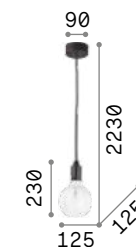

IP20

0,320 Kg / 0,0098 m³
E27 max 1x60W

113302 White
113319 Black

3000 K
1020 lm

101347