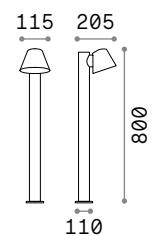

Gas new

Powder coated die-cast aluminum body. Tempered and sandblasted clear glass diffuser. Available finishes: anthracite, white, coffee, grey or black.

IP43

1,790 Kg / 0,0216 m³
GU10 max 1x 35W

- 319704 White new
- 322414 Grey new
- 139470 Anthracit.
- 322421 Black new
- 213101 Coffee

4000 K
430 lm
253497

Hub

Powder coated aluminum base, pole and body. Orientable diffuser with clear tempered glass screen. Supplied with picket for installation on the ground. Available finish: anthracite.

LED LED source 3000 K, 30.000 h life.

IP54

0,850 Kg / 0,0057 m³
LED 4,5W / 410 lm

251257 Anthracit.

IP54

0,720 Kg / 0,0083 m³
LED 4,5W / 410 lm

251226 Anthracit.

Base
Not included
Optional