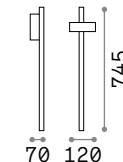

Gas new

Powder coated die-cast aluminum body. Tempered and sandblasted clear glass diffuser. Available finishes: anthracite, white, coffee, grey or black.

IP43

1,790 Kg / 0,0216 m³
GU10 max 1x 35W

- 319704 White new
- 322414 Grey new
- 139470 Anthracit.
- 322421 Black new
- 213101 Coffee

LED LED source 3000 K, 30.000 h life.

IP54

0,850 Kg / 0,0057 m³
LED 4,5W / 410 lm

251257 Anthracit.

IP54

0,720 Kg / 0,0083 m³
LED 4,5W / 410 lm

251226 Anthracit.

Base
Not included
Optional