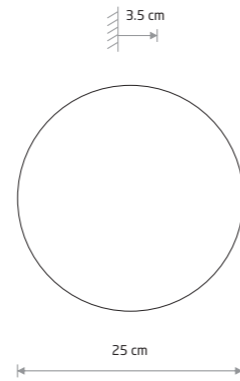

RING WOOD LED M  
10281

RING WOOD LED L  
plywood, painted steel

10282

RING WOOD LED S  
plywood, painted steel

10280

RING WOOD LED M  
plywood, painted steel

10281

RING WOOD LED M  
10281

RING WOOD LED S  
10280

Item No.	Power	Colour temp.	Luminous flux	Colour Rendering Index (CRI)	Input	Safety type	Power factor	Ingress protection	Lifetime
10280	7W LED	3000K	60 lm	>90	~220-230 V, 50/60 Hz	⊕	>0.5	IP20	30000h
10281	10W LED	3000K	130 lm	>90	~220-230 V, 50/60 Hz	⊕	>0.5	IP20	30000h
10282	13W LED	3000K	160 lm	>90	~220-230 V, 50/60 Hz	⊕	>0.5	IP20	30000h