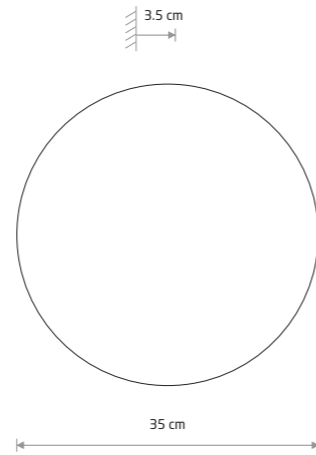

RING WOOD LED M  
10281

RING WOOD LED L  
plywood, painted steel

10282

RING WOOD LED S  
plywood, painted steel

10280

RING WOOD LED M  
plywood, painted steel

10281

RING WOOD LED M  
10281

RING WOOD LED S  
10280

Item No.	Power	Colour temp.	Luminous flux	Colour Rendering Index (CRI)	Input	Safety type	Power factor	Ingress protection	Lifetime
10280	7W LED	3000K	60 lm	>90	~220-230 V, 50/60 Hz	⊕	>0.5	IP20	30000h
10281	10W LED	3000K	130 lm	>90	~220-230 V, 50/60 Hz	⊕	>0.5	IP20	30000h
10282	13W LED	3000K	160 lm	>90	~220-230 V, 50/60 Hz	⊕	>0.5	IP20	30000h