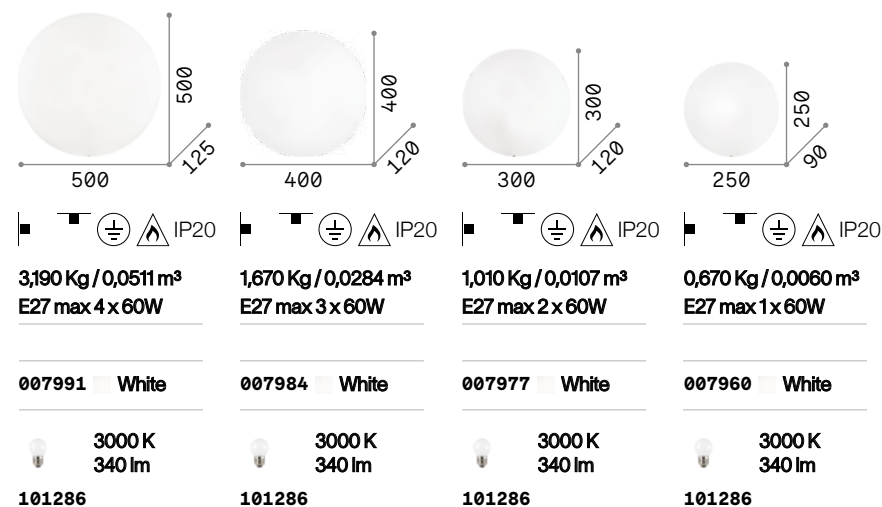

# Simply

Transparent frosted glass diffuser. Chrome metal glass holders with cast-on cast-off mechanism.

# Lana

Transparent glass diffuser with silkscreen decorations inside and sandblasted outside. Chrome metal glass holders.

P. 151

# Shell

Plate-worked glass diffuser with grit decoration inside. Glass holder with metal detail. Available versions: clear glass with chrome detail or amber glass with gold detail.

008622

140193