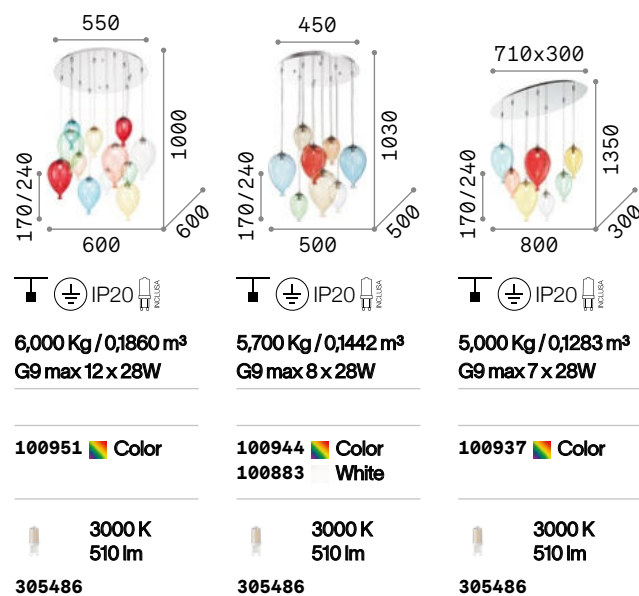

Clown

Metal frame with blown hand-shaped glass diffusers. Available with chrome frame and multicolor glass balloons and also with white frame and white balloons.

LED Bulbs LED G9 4W 3000 K included.
Cod. 209043

100944

100883

Mapas Plus

White metal frame. White blown acid-etched spherical glass diffusers. Steel cables adjustable in length.