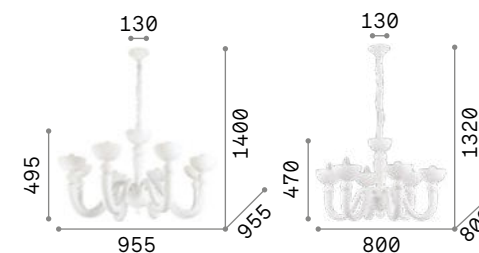

Miramare

Blown and hand finished clear and white glass chandelier. Chrome metal bulb socket covers and details. Velvet chain cover.

IP20

8,800 Kg / 0,1653 m³
E14 max 8 x 40W

068190 White

3000 K
470 lm

101224

IP20

8,100 Kg / 0,1437 m³
E14 max 6 x 40W

068183 White

3000 K
470 lm

101224

Bon Bon

Matt white or black varnished frame with die-cast metal arms. Blown glass candle cups for the white model, metal cups for the black one. Velvet chain cover.

IP20

11,710 Kg / 0,1953 m³
E14 max 8 x 28W

094007 White

3000 K
420 lm

101217

IP20

8,110 Kg / 0,1547 m³
E14 max 6 x 28W

093994 White
140339 Black