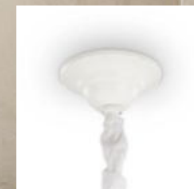

Miramare

Blown and hand finished clear and white glass chandelier. Chrome metal bulb socket covers and details. Velvet chain cover.

IP20

8,800 Kg / 0,1653 m³
E14 max 8 x 40W

068190 White

3000 K
470 lm

101224

IP20

8,100 Kg / 0,1437 m³
E14 max 6 x 40W

068183 White

3000 K
470 lm

101224

Bon Bon

Matt white or black varnished frame with die-cast metal arms. Blown glass candle cups for the white model, metal cups for the black one. Velvet chain cover.