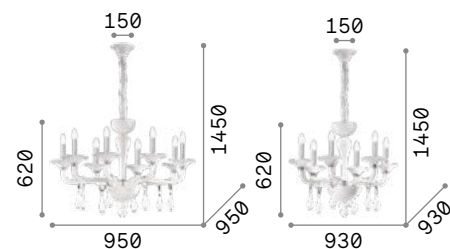

Miramare

Blown and hand finished clear and white glass chandelier. Chrome metal bulb socket covers and details. Velvet chain cover.

IP20

8,800 Kg / 0,1653 m³
E14 max 8 x 40W

068190 White

3000 K
470 lm

101224

IP20

8,100 Kg / 0,1437 m³
E14 max 6 x 40W

068183 White

3000 K
470 lm

101224

Bon Bon

Matt white or black varnished frame with die-cast metal arms. Blown glass candle cups for the white model, metal cups for the black one. Velvet chain cover.

IP20

11,710 Kg / 0,1953 m³
E14 max 8 x 28W

094007 White

3000 K
420 lm

101217

IP20

8,110 Kg / 0,1547 m³
E14 max 6 x 28W

093994 White
140339 Black