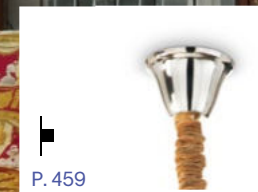

Impero

Cast metal frame with silver antique-like finish. Cut crystal decorative elements. Velvet chain cover.

IP20	IP20
7,500 Kg / 0,0454 m³ E14 max 8 x 40W	5,000 Kg / 0,0340 m³ E14 max 6 x 40W
014395 Silver	002408 Silver
3000 K 470 lm	3000 K 470 lm
101224	101224

Strauss

Metal frame and details with gold finish. Blown clear glass arms. Amber crystal decorative elements. Velvet chain cover.

Gioconda

Casted metal body with gold or antique silver finish. Octagonal and round cut crystal pendants. Velvet chain cover.