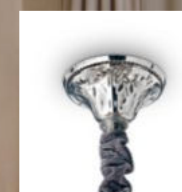

Impero

Cast metal frame with silver antique-like finish. Cut crystal decorative elements. Velvet chain cover.

IP20	IP20
7,500 Kg / 0,0454 m³ E14 max 8 x 40W	5,000 Kg / 0,0340 m³ E14 max 6 x 40W
014395 Silver	002408 Silver
3000 K 470 lm	3000 K 470 lm
101224	101224

Strauss

Metal frame and details with gold finish. Blown clear glass arms. Amber crystal decorative elements. Velvet chain cover.

Gioconda

Casted metal body with gold or antique silver finish. Octagonal and round cut crystal pendants. Velvet chain cover.