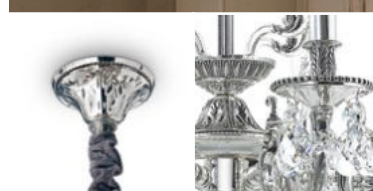

Impero

Cast metal frame with silver antique-like finish. Cut crystal decorative elements. Velvet chain cover.

IP20	IP20
7,500 Kg / 0,0454 m³ E14 max 8 x 40W	5,000 Kg / 0,0340 m³ E14 max 6 x 40W
014395 Silver	002408 Silver
3000 K 470 lm	3000 K 470 lm
101224	101224

Strauss

Metal frame and details with gold finish. Blown clear glass arms. Amber crystal decorative elements. Velvet chain cover.

Gioconda

Casted metal body with gold or antique silver finish. Octagonal and round cut crystal pendants. Velvet chain cover.