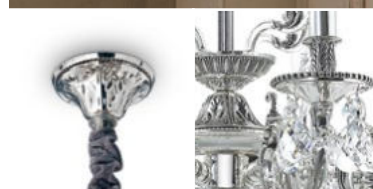

Impero

Cast metal frame with silver antique-like finish. Cut crystal decorative elements. Velvet chain cover.

IP20 7,500 Kg / 0,0454 m³ E14 max 8 x 40W	IP20 5,000 Kg / 0,0340 m³ E14 max 6 x 40W
014395 ■ Silver	002408 ■ Silver
3000 K 470 lm 101224	3000 K 470 lm 101224

Strauss

Metal frame and details with gold finish. Blown clear glass arms. Amber crystal decorative elements. Velvet chain cover.

Gioconda

Casted metal body with gold or antique silver finish. Octagonal and round cut crystal pendants. Velvet chain cover.