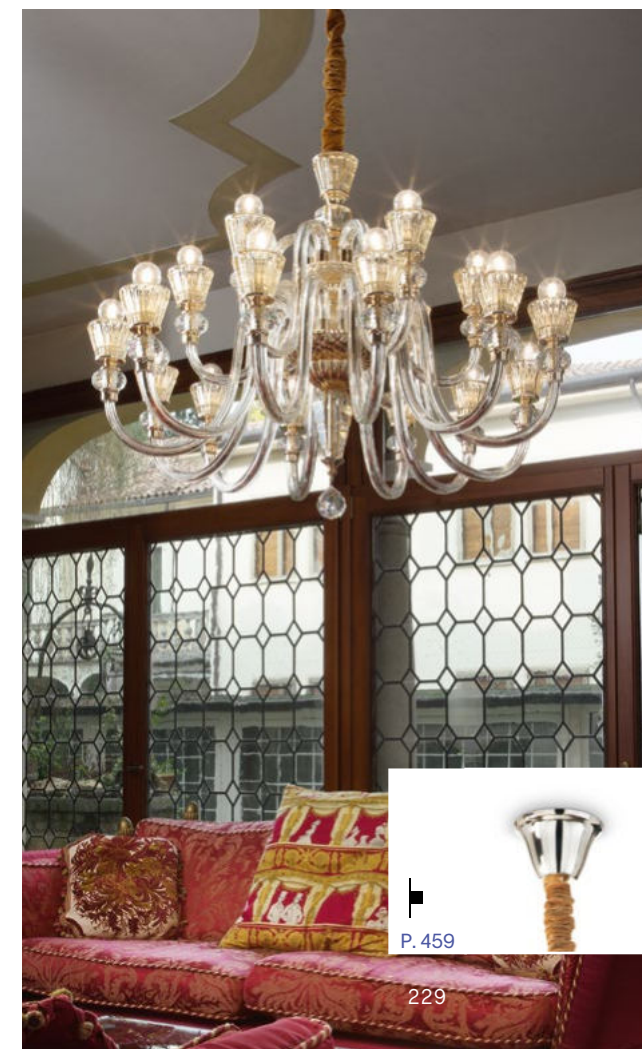

Impero

Cast metal frame with silver antique-like finish. Cut crystal decorative elements. Velvet chain cover.

IP20 7,500 Kg / 0,0454 m³ E14 max 8 x 40W	IP20 5,000 Kg / 0,0340 m³ E14 max 6 x 40W
014395 ■ Silver	002408 ■ Silver
3000 K 470 lm 101224	3000 K 470 lm 101224

Strauss

Metal frame and details with gold finish. Blown clear glass arms. Amber crystal decorative elements. Velvet chain cover.

Gioconda

Casted metal body with gold or antique silver finish. Octagonal and round cut crystal pendants. Velvet chain cover.