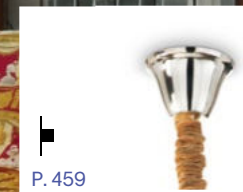

Impero

Cast metal frame with silver antique-like finish. Cut crystal decorative elements. Velvet chain cover.

IP20 7,500 Kg / 0,0454 m³ E14 max 8 x 40W	IP20 5,000 Kg / 0,0340 m³ E14 max 6 x 40W
014395 ■ Silver	002408 ■ Silver
3000 K 470 lm 101224	3000 K 470 lm 101224

Strauss

Metal frame and details with gold finish. Blown clear glass arms. Amber crystal decorative elements. Velvet chain cover.

Gioconda

Casted metal body with gold or antique silver finish. Octagonal and round cut crystal pendants. Velvet chain cover.