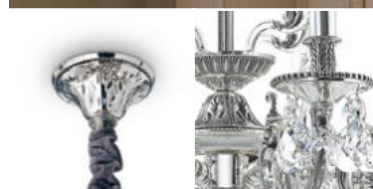

Impero

Cast metal frame with silver antique-like finish. Cut crystal decorative elements. Velvet chain cover.

IP20	IP20
7,500 Kg / 0,0454 m³ E14 max 8 x 40W	5,000 Kg / 0,0340 m³ E14 max 6 x 40W
014395 Silver	002408 Silver
3000 K 470 lm	3000 K 470 lm
101224	101224

Strauss

Metal frame and details with gold finish. Blown clear glass arms. Amber crystal decorative elements. Velvet chain cover.

Gioconda

Casted metal body with gold or antique silver finish. Octagonal and round cut crystal pendants. Velvet chain cover.