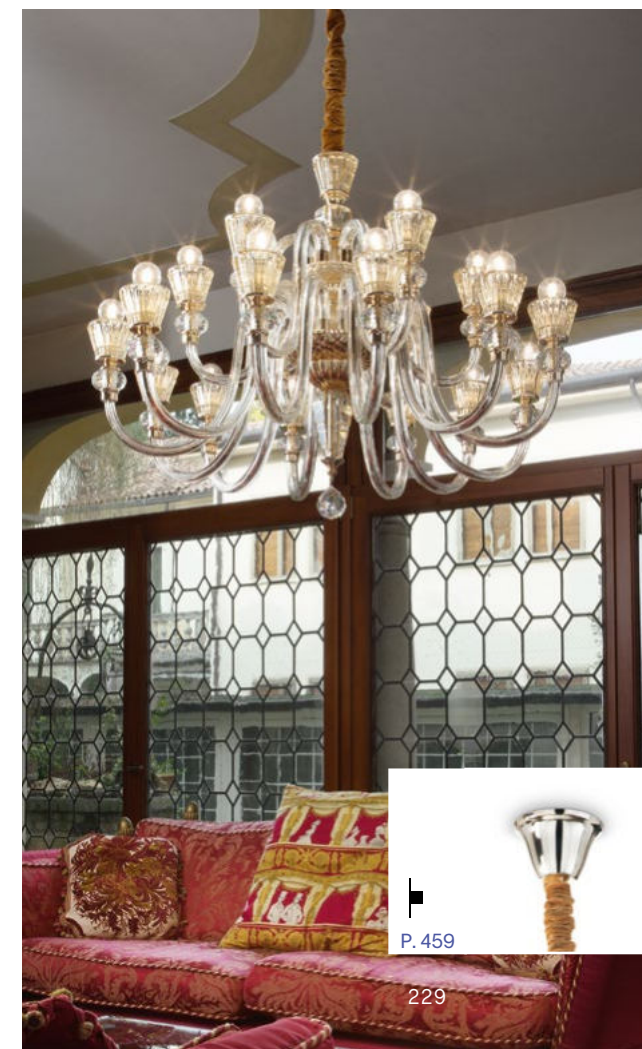

Impero

Cast metal frame with silver antique-like finish. Cut crystal decorative elements. Velvet chain cover.

IP20	IP20
7,500 Kg / 0,0454 m³ E14 max 8 x 40W	5,000 Kg / 0,0340 m³ E14 max 6 x 40W
014395 Silver	002408 Silver
3000 K 470 lm	3000 K 470 lm
101224	101224

Strauss

Metal frame and details with gold finish. Blown clear glass arms. Amber crystal decorative elements. Velvet chain cover.

Gioconda

Casted metal body with gold or antique silver finish. Octagonal and round cut crystal pendants. Velvet chain cover.