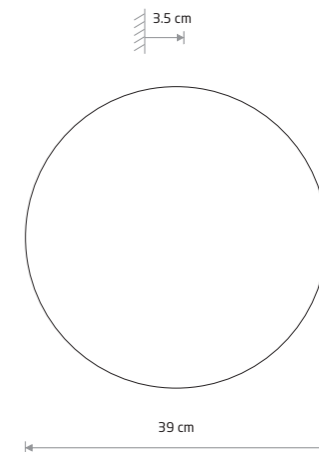

RING MIRROR LED L  
10278

RING MIRROR LED M  
10277

RING MIRROR LED S 10276

RING MIRROR LED L  
glass, painted steel

10278

RING MIRROR LED S  
glass, painted steel

10276

RING MIRROR LED M  
glass, painted steel

10277

Item No.	Power	Colour temp.	Luminous flux	Colour Rendering Index (CRI)	Input	Safety type	Power factor	Ingress protection	Lifetime
10276	7W LED	3000K	30 lm	>90	~220-230 V, 50/60 Hz	⊕	>0.5	IP20	30000h
10277	10W LED	3000K	60 lm	>90	~220-230 V, 50/60 Hz	⊕	>0.5	IP20	30000h
10278	13W LED	3000K	90 lm	>90	~220-230 V, 50/60 Hz	⊕	>0.5	IP20	30000h